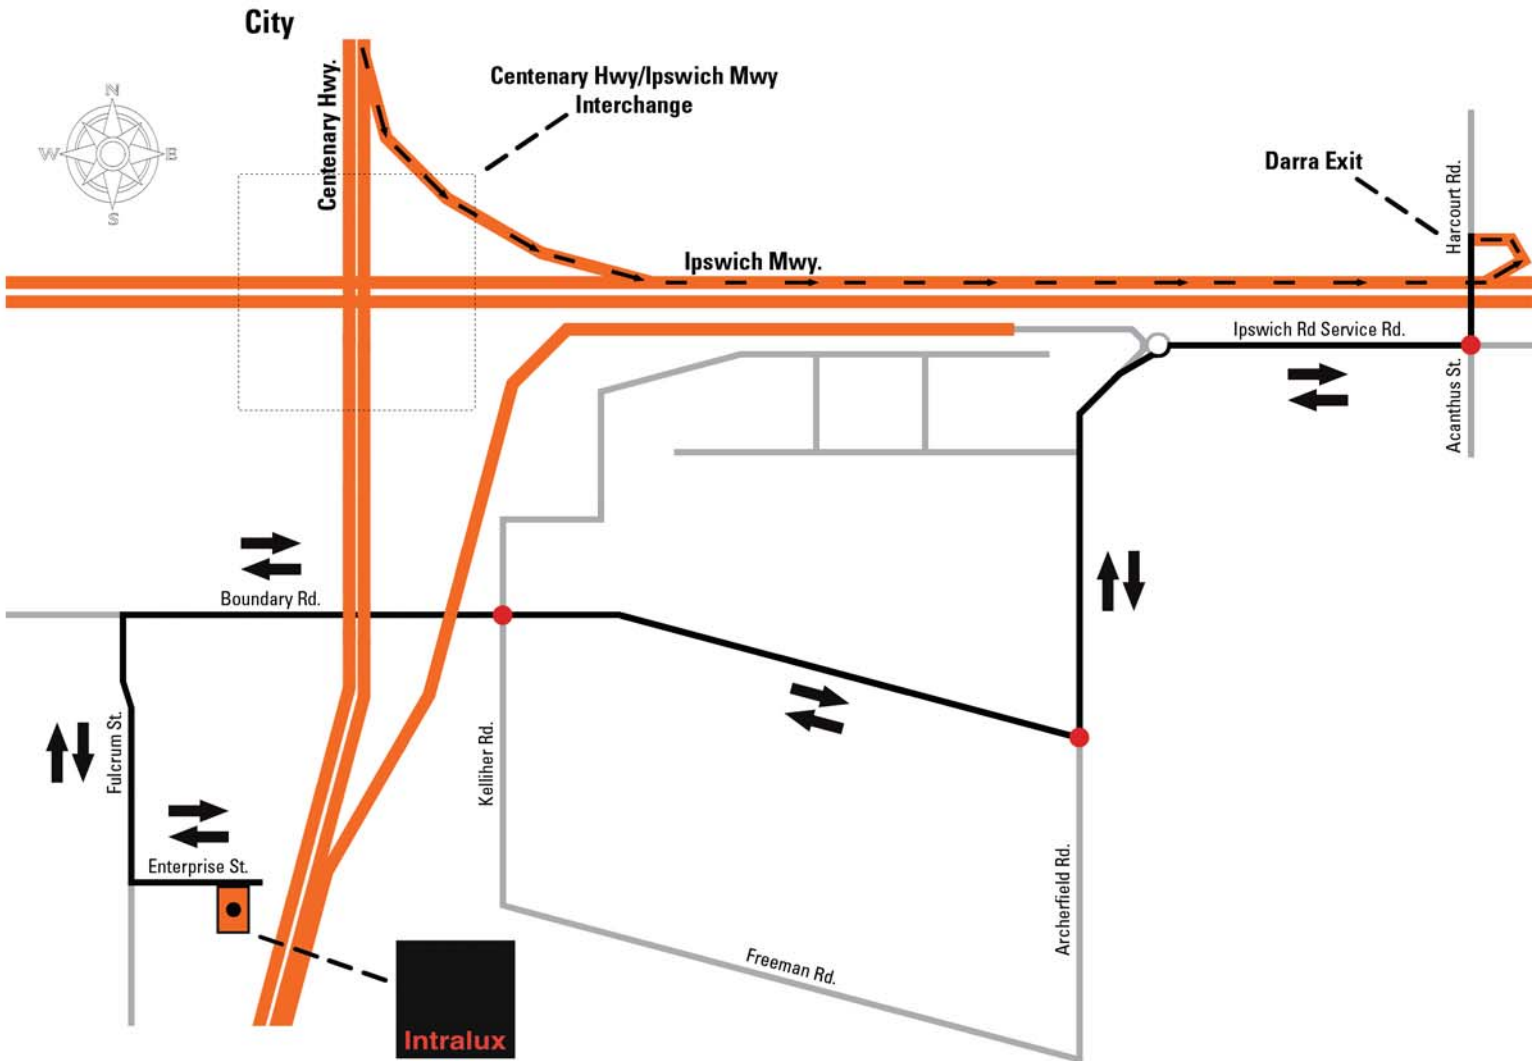

# INTRALUX MAP

## Gold Coast

#### Location

From City - Via Centenary hwy ———

- turn left onto Ipswich Mwy (City bound)
- turn left onto Darra Exit
- turn left onto Harcourt Rd
- turn right at the lights onto Ipswich Rd Service Rd
- turn left onto Archerfield Rd
- turn right onto Boundary Rd
- turn left onto Fulcrum St
- turn left onto Enterprise St and head east to number 23

#### Key

- traffic lights
- Intralux Australia
- two way road