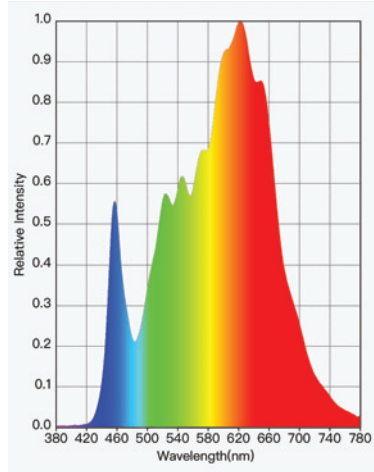

## SPECIFICATION CODE

PRODUCT  
**DUET**

MODEL  
**P**

(P)  
Pendant

WATTAGE  
**59**

(30) 3659 lms  
(42) 5011 lms  
(59) 6951 lms

COLOUR  
TEMPERATURE  
**930**

(927) 2700K  
(930) 3000K  
(935) 3500K  
(940) 4000K

BEAM  
**LB8**

(LB8) Louver Black - 80°  
(LW8) Louver White - 80°  
(LM8) Louver Mirror - 80°

FINISH  
**WT**

(WT) White Texture  
(BT) Black Texture  
(BRT) Bronze Texture  
(MS) Metallic Silver  
(MG) Metallic Gold

## COLOUR METRICS

3000K

4000K

## PHOTOMETRIC DATA

Louver - 80°