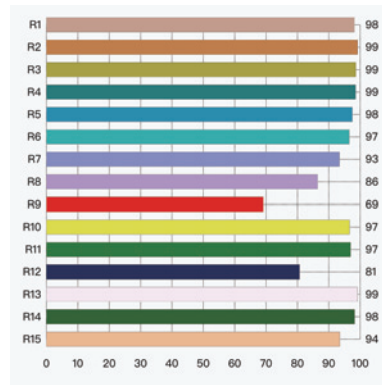

BEAM  
**LB8**

(LB8) Louver Black - 80°  
(LW8) Louver White - 80°  
(LM8) Louver Mirror - 80°

FINISH  
**WT**

(WT) White Texture  
(BT) Black Texture  
(BRT) Bronze Texture  
(MS) Metallic Silver  
(MG) Metallic Gold

DIMMING  
**DALI**

(F) Fixed Output  
(DALI) DALI & Push Dim  
(CAS) Casambi

## COLOUR METRICS

3000K

4000K

## PHOTOMETRIC DATA

Louver - 80°