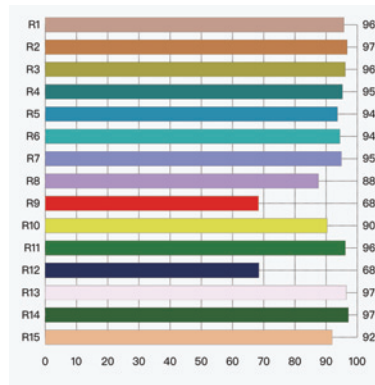

BEAM  
**LB8**

(LB8) Louver Black - 80°  
(LW8) Louver White - 80°  
(LM8) Louver Mirror - 80°

FINISH  
**WT**

(WT) White Texture  
(BT) Black Texture  
(BRT) Bronze Texture  
(MS) Metallic Silver  
(MG) Metallic Gold

DIMMING  
**DALI**

(F) Fixed Output  
(DALI) DALI & Push Dim  
(CAS) Casambi

## COLOUR METRICS

3000K

4000K

## PHOTOMETRIC DATA

Louver - 80°