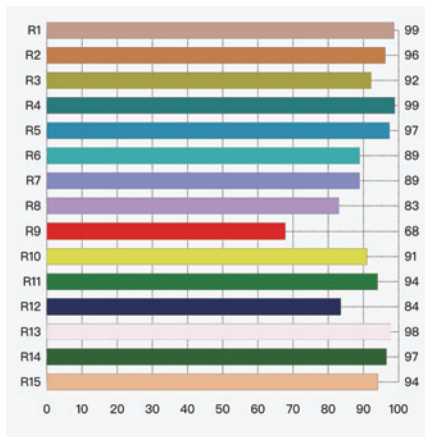

#Lumens based on Medium Beam - 3000K

Colour Temperature 2700K / 3000K / 3500K / 4000K
CRI/R9 93 / 50+
Beam Angle Wallwashing Optic
Binning (SDCM) 2
LM-90/TM-21 Lifespan L90 B10 > 60,500 hours
Max. Verified Ambient Temperature 40°C

SPECIFICATION CODE

PRODUCT
EMAX-S

WATTAGE
10

(7) 551 lms
(10) 758 lms
(12) 965 lms
(18) 1379 lms

MODEL
D

(D) Downlight

BEAM
WW

(WW) Wallwashing
Optic

FINISH
BT

(WT) White Texture
(BT) Black Texture

COLOUR
TEMPERATURE
930

(927) 2700K
(930) 3000K
(935) 3500K
(940) 4000K

DIMMING
DALI

(F) Fixed Output
(DALI) DALI & Push Dim
(1-10V) 1-10V Dimmable
(CAS) Casambi

COLOUR METRICS

PHOTOMETRIC DATA

COMPLIANCE

EN 55015:2019+A11:2020
 AS/NZS CISPR15:2017
 IEC/EN 60598-1:2020
 IEC/EN 60598-2-1:2014+A1:2015
 AS/NZS 60598-2-2:2016
 AS/NZS: 1680.2.5:2018 (4000K only)

CASAMBI