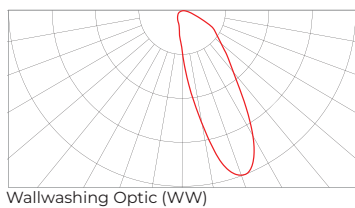

PHOTOMETRIC DATA

COMPLIANCE

EN 55015:2019+A11:2020
AS/NZS CISPR15:2017
IEC/EN 60598-1:2020
IEC/EN 60598-2-1:2014+A1:2015
AS/NZS 60598-2-2:2016
AS/NZS: 1680.2.5:2018 (4000K only)

CASAMBI