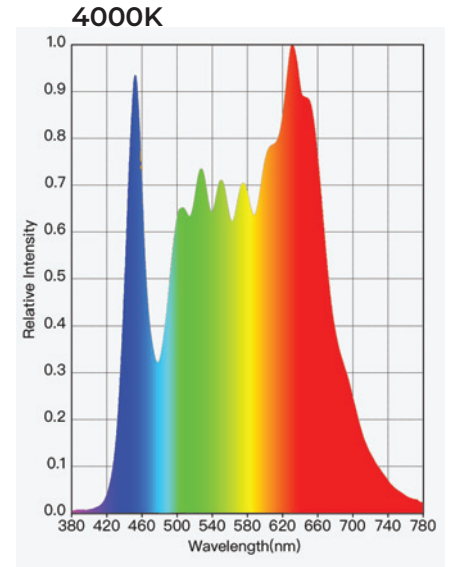

COLOUR METRICS