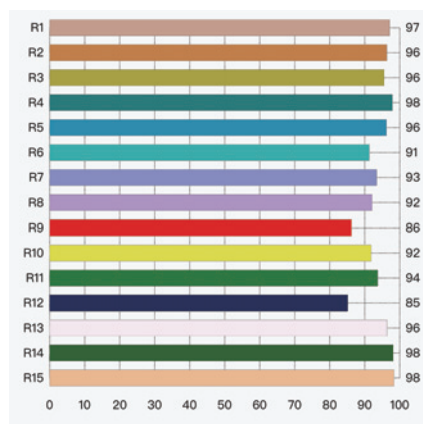

#Lumens based on Medium Beam - 3000K

Colour Temperature 2700K / 3000K / 3500K / 4000K
CRI/R9 93 / 50+
Beam Angle Wallwashing Optic
Binning (SDCM) 2
LM-90/TM-21 Lifespan L90 B10 > 60,500 hours
Max. Verified Ambient Temperature 40°C

SPECIFICATION CODE

PRODUCT
EMAX-S

WATTAGE
10

(7) 551 lms
(10) 758 lms
(12) 965 lms
(18) 1379 lms

MODEL
D

(D) Downlight

BEAM
WW

(WW) Wallwashing
Optic

FINISH
BT

(WT) White Texture
(BT) Black Texture

COLOUR
TEMPERATURE
930

(927) 2700K
(930) 3000K
(935) 3500K
(940) 4000K

DIMMING
DALI

(F) Fixed Output
(DALI) DALI & Push Dim
(1-10V) 1-10V Dimmable
(CAS) Casambi

COLOUR METRICS

PHOTOMETRIC DATA

COMPLIANCE

EN 55015:2019+A11:2020
 AS/NZS CISPR15:2017
 IEC/EN 60598-1:2020
 IEC/EN 60598-2-1:2014+A1:2015
 AS/NZS 60598-2-2:2016
 AS/NZS: 1680.2.5:2018 (4000K only)

CASAMBI