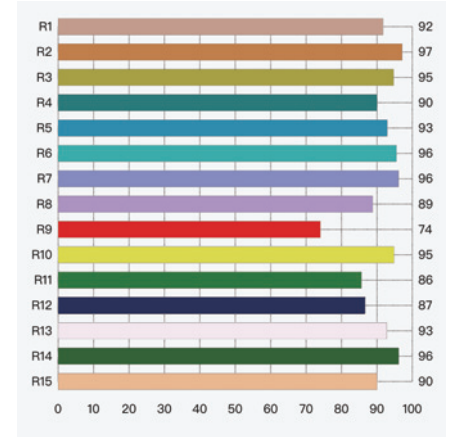

#Lumens based on Medium Beam - 3000K

Colour Temperature 2700K / 3000K / 3500K / 4000K
CRI/R9 93 / 50+
Beam Angle Wallwashing Optic
Binning (SDCM) 2
LM-90/TM-21 Lifespan L90 B10 > 60,500 hours
Max. Verified Ambient Temperature 40°C

SPECIFICATION CODE

PRODUCT
EMAX-S

WATTAGE
10

(7) 551 lms
(10) 758 lms
(12) 965 lms
(18) 1379 lms

MODEL
D

(D) Downlight

BEAM
WW

(WW) Wallwashing
Optic

FINISH
BT

(WT) White Texture
(BT) Black Texture

COLOUR
TEMPERATURE
930

(927) 2700K
(930) 3000K
(935) 3500K
(940) 4000K

DIMMING
DALI

(F) Fixed Output
(DALI) DALI & Push Dim
(1-10V) 1-10V Dimmable
(CAS) Casambi

COLOUR METRICS

PHOTOMETRIC DATA

COMPLIANCE

EN 55015:2019+A11:2020
 AS/NZS CISPR15:2017
 IEC/EN 60598-1:2020
 IEC/EN 60598-2-1:2014+A1:2015
 AS/NZS 60598-2-2:2016
 AS/NZS: 1680.2.5:2018 (4000K only)

CASAMBI