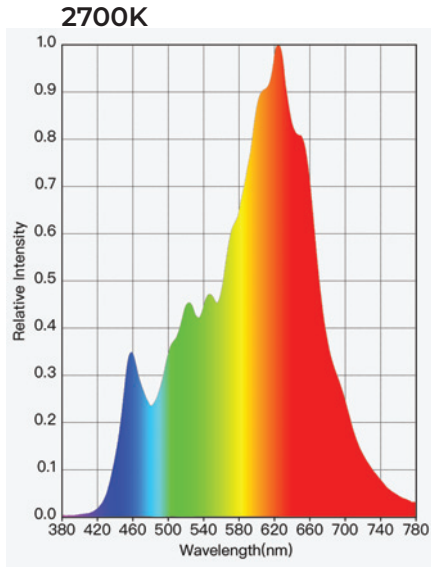

COLOUR METRICS