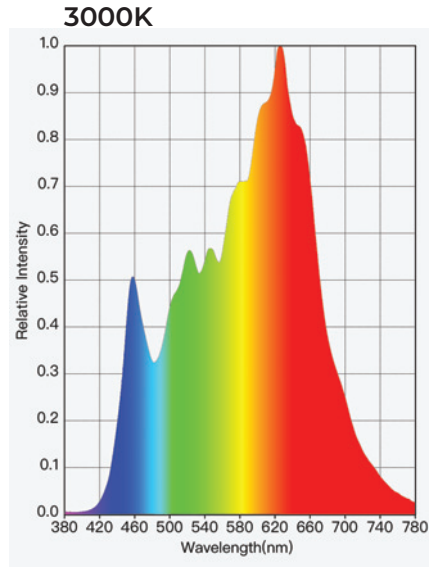

COLOUR METRICS