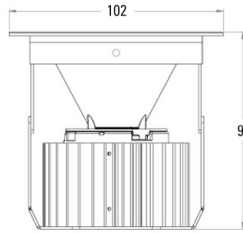

ENEPRO XICATO FIXED - XS DOWNLIGHT

DATE	April 2016	CODE	ENLEDX-T1-1-EU	M
PROJECT			TYPE	

XS Model