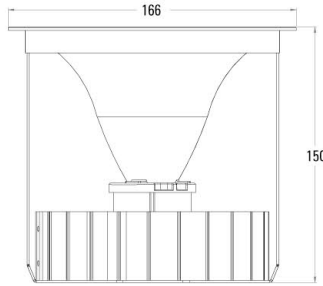

ENEPRO XICATO FIXED - XL DOWNLIGHT

DATE	April 2016	CODE	ENLEDX-T3-1-EU	A
PROJECT		TYPE		

XL Model

XL Model - Specular Reflector:

LED Module Type	XTM Standard Series / XTM Vibrant Series / XTM Artist Series
LED Type	Xicato Corrected Cold Phosphor LED Module
Colour Consistency – Initial	1x2 step MacAdam (1x2 SDCM) along BBL (Vibrant - below BBL)
Colour Consistency – Maintained	C3/B10/F10 50,000 hrs
LED Module Life	L_{80} - 50,000hrs
CRI XTM Standard Series	Ra: 83 (typical)
CRI XTM Vibrant Series	Ra: 83, R9 16, R12 62 (typical)
CRI XTM Artist Series	Ra: 98 (typical). R9 \geq 90, R15 \geq 95
LED Colour (K)	2700K / 3000K / 3500K / 4000K

Product Code	ENLEDX-XL-13	ENLEDX-XL-13V	ENLEDX-XL-15A	ENLEDX-XL-17B	ENLEDX-XL-19	ENLEDX-XL-19V	ENLEDX-XL-26A	ENLEDX-XL-26B	ENLEDX-XL-29	ENLEDX-XL-29V	ENLEDX-XL-34A	ENLEDX-XL-39	ENLEDX-XL-39V	ENLEDX-XL-46	ENLEDX-XL-46V
LED Module Type	19mm XTM Standard	19mm XTM Vibrant ^{#3}	19mm XTM Artist	19mm XTM Beauty ^{#4}	19mm XTM Standard	19mm XTM Vibrant ^{#3}	19mm XTM Artist	19mm XTM Beauty ^{#4}	19mm XTM Standard	19mm XTM Vibrant ^{#3}	19mm XTM Artist	19mm XTM Standard	19mm XTM Vibrant ^{#3}	19mm XTM Standard	19mm XTM Vibrant ^{#3}
CRI (Typical)	83	83	98	95	83	83	98	95	83	83	98	83	83	83	83
Fixture Lumens #1 <small>(lumens from specular medium beam fixture)</small>	1221	1221	1148	1148	1640	1640	1640	1640	2460	2460	2460	3280	3280	4100	4100
LED Module Lumens	1490	1490	1400	1400	2000	2000	2000	2000	3000	3000	3000	4000	4000	5000	5000
LED Module Wattage (W)	13.6	13.6	15.6	17.0	19.5	19.5	26.4	26.4	29.3	29.3	34.1	39.1	39.1	46.8	46.8
LED Module Efficacy (lm/W)	110	110	90	90	103	103	76	76	102	102	88	102	102	106	106
Ceiling Cutout Size (mm)	152														
Optics - (Specular)	Narrow: 23° (NS) / Medium: 38° (MS) / Wide: 50° (WS)														
Optics - (Faceted)	N/A														
Input Voltage	220-240V - 50/60Hz														
Dimming #2	Fixed Output (F) / DALI (DALI) / DSI (DSI) / DMX (DMX) / 1-10V Dimmable (1-10V)														