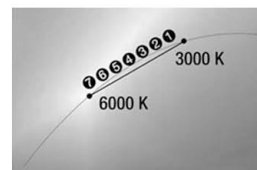

1	3000K
2	3500K
3	4000k
4	4500K
5	5000K
6	5500K
7	6000K

* calculated data values only

***Dependant on module configuration and driver quantity & type.

** dimming range limited by driver manufacturer

Intralux

Intralux Australia 10/31 Acanthus Street, Darra, QLD 4076 Australia
Tel: +61 7 3375 9333 Fax: +61 7 3375 9444 Email: info@intralux.com Web: www.intralux.com

Design and Trade Mark registrations pending. Intralux Products are designed and built to comply with appropriate International Standards. All brand names on this brochure are Trade Marks of their respective holders. Some of the images in this brochure are computer generated representations. Intralux Australia reserves the right to alter the designs and specifications of these products without notice.

20171101 E&OE