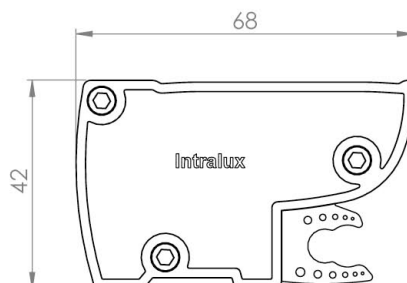

KOVE LED TUNABLE - INDIRECT LIGHTING SYSTEM

DATE	November 2017	CODE	KLT-T1-1-EU	D
PROJECT			TYPE	

Kove LED Tunable is the latest addition to the **Kove LED** pelmet lighting family. **Kove LED Tunable** is available in the same footprint and with the same features as **Kove LED Professional** but additionally features a Tunable White system allowing the tuning of the colour temperature from 3000K-6000K. **Kove LED Tunable** is a high performance, fully integrated Tunable White System, offering specifiers extreme design flexibility at a reasonable cost, ready to plug+play. **Kove LED Tunable** features a semi asymmetric beam direction which offers the famously smooth light distribution of the Intralux **Kove** family. **Kove LED Tunable** is available in a range of configurations such as DALI/Switch Dim, HE and HO. **Kove LED Tunable** have been designed to suit a very large range of indirect lighting applications.

LED Module Type	Tridonic TALEXX
LED Module Wattage	HE: 6W HO: 13W
Light Distribution	Semi-Asymmetric
LED Module Life	L70: 50,000 Hours
CRI	MIN 80
LED Colour (K)	3000K - 6000K
Fixture Lumens Per Meter*	HE: 1553 HO: 3327
Fixture Efficacy (lm/W)*	HE: 62.0 HO: 67.0
Fixture Wattage Per Meter (W)	HE: 25.0 HO: 49.0
Max. Interconnected Run Length	60m***