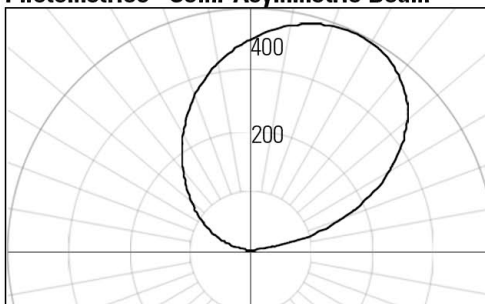

Photometrics - Semi-Asymmetric Beam

IES files available at www.intralux.com

Product Code	KLLED-T-306	KLLED-T-406	KLLED-T-506	KLLED-T-313	KLLED-T-413	KLLED-T-513
Actual Fixture Length (mm)	855mm	1,135mm	1,415mm	855mm	1,135mm	1,415mm
LED Module Configuration	3x6W (HE)	4x6W (HE)	5x6W (HE)	3x13W (HO)	4x13W (HO)	5 x13W (HO)
Fixture Lumens	1,328	1,763	2,198	2,845	3,776	4719
Fixture Wattage	22W	28W	35W	42W	55.6W	67W
Fixture System Amps	0.1A	0.13A	0.15A	0.2A	0.25A	0.3A
Input Voltage	220-240V 50/60Hz					
Housing Material & Finish	Satin Black Anodized Aluminium					
Dimming**	DALI/ZSwitchDIM