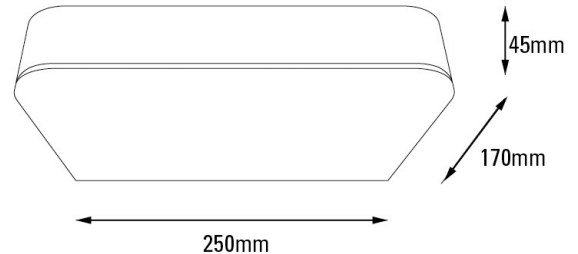

KOVE LED ZED - INDIRECT UPLIGHTER

DATE	May 2018	CODE	KLZ-T1-1-EU	A
PROJECT			TYPE	

Kove LED ZED is amongst the latest generation of Intralux' indirect cove LED lighting Family. **Kove LED ZED** offers a high quality, high performance indirect uplighting system in a stylish black or white finish to subtly illuminate walls, ceilings and objects. In addition, there is the option of adding décor accessory panels to really make the light fixture 'standout from the crowd'.

LED Module Type	Citizen 1206C4	Luminus Devices
Light Distribution	Symmetric	Symmetric
LED Module Life	L70: 50,000 Hours	T.B.A
CRI (Colour Rendering Index):	R_a 94+ R_g 90	T.B.A
TM30 (3000K):	98	T.B.A
Mounting Type:	Surface Mount