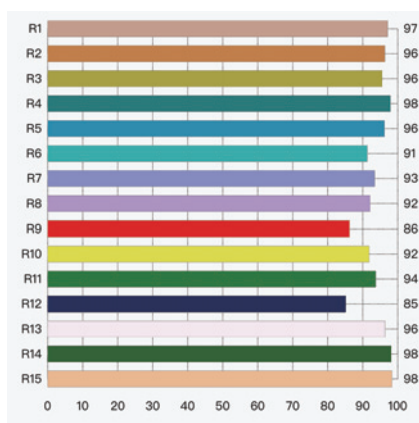

COLOUR METRICS