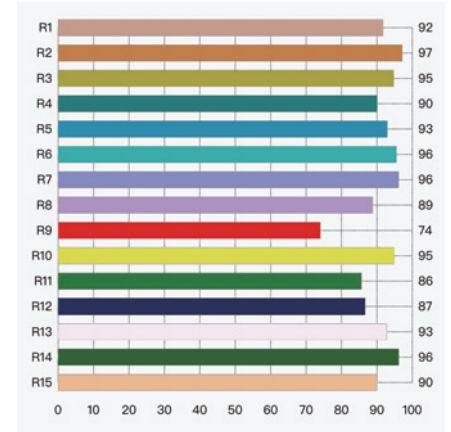

#Lumens based on Medium Beam - 3000K

Colour Temperature 2700K / 3000K / 3500K / 4000K
CRI/R9 93 / 50+
Beam Angle Narrow - 15° / Medium - 27° / Wide - 37° / Flood - 55° / Oval - 16°x67°
Binning (SDCM) 2
LM-90/TM-21 Lifespan L90 B10 > 60,500 hours
Max. Verified Ambient Temperature 40°C

SPECIFICATION CODE

PRODUCT
EMAX-S

WATTAGE
10

(7) 878 lms
(10) 1207 lms
(12) 1536 lms
(18) 2194 lms

MODEL
D

(D) Downlight

BEAM
F

(N) Narrow - 15°
(M) Medium - 27°
(W) Wide - 37°
(F) Flood - 55°
(O) Oval - 16°x67°

FINISH
BT

(WT) White Texture
(BT) Black Texture
(BRT) Bronze Texture
(MS) Metallic Silver
(MG) Metallic Gold

COLOUR
TEMPERATURE
930

(927) 2700K
(930) 3000K
(935) 3500K
(940) 4000K

DIMMING
DALI

(F) Fixed Output
(DALI) DALI & Push Dim
(1-10V) 1-10V Dimmable
(CAS) Casambi

COLOUR METRICS

PHOTOMETRIC DATA

COMPLIANCE

EN 55015:2019+A11:2020
 AS/NZS CISPR15:2017
 IEC/EN 60598-1:2020
 IEC/EN 60598-2-1:2014+A1:2015
 AS/NZS 60598-2-2:2016
 AS/NZS: 1680.2.5:2018 (4000K only)

CASAMBI