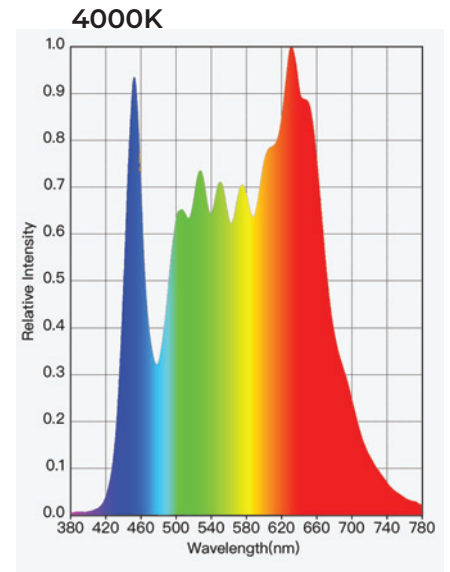

COLOUR METRICS