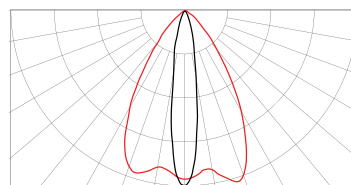

PHOTOMETRIC DATA

COMPLIANCE

EN 55015:2019+A11:2020
AS/NZS CISPR15:2017
IEC/EN 60598-1:2020
IEC/EN 60598-2-1:2014+A1:2015
AS/NZS 60598-2-2:2016
AS/NZS: 1680.2.5:2018 (4000K only)

CASAMBI

<19 UGR RATED