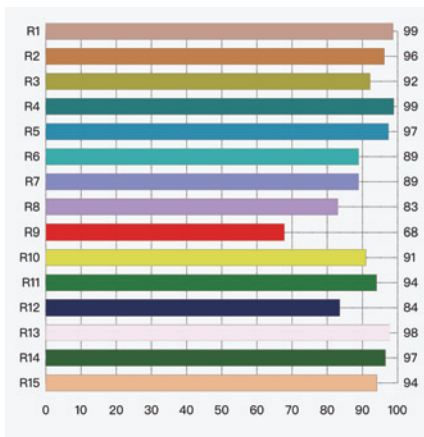

#Lumens based on Medium Beam - 3000K

Colour Temperature 2700K / 3000K / 3500K / 4000K
CRI/R9 93 / 50+
Beam Angle Narrow - 15° / Medium - 27° / Wide - 37° / Flood - 55° / Oval - 16°x67°
Binning (SDCM) 2
LM-90/TM-21 Lifespan L90 B10 > 60,500 hours
Max. Verified Ambient Temperature 40°C

SPECIFICATION CODE

PRODUCT
EMAX-S

WATTAGE
10

(7) 878 lms
(10) 1207 lms
(12) 1536 lms
(18) 2194 lms

MODEL
D

(D) Downlight

BEAM
F

(N) Narrow - 15°
(M) Medium - 27°
(W) Wide - 37°
(F) Flood - 55°
(O) Oval - 16°x67°

FINISH
BT

(WT) White Texture
(BT) Black Texture
(BRT) Bronze Texture
(MS) Metallic Silver
(MG) Metallic Gold

COLOUR
TEMPERATURE
930

(927) 2700K
(930) 3000K
(935) 3500K
(940) 4000K

DIMMING
DALI

(F) Fixed Output
(DALI) DALI & Push Dim
(1-10V) 1-10V Dimmable
(CAS) Casambi

COLOUR METRICS

PHOTOMETRIC DATA

COMPLIANCE

EN 55015:2019+A11:2020
 AS/NZS CISPR15:2017
 IEC/EN 60598-1:2020
 IEC/EN 60598-2-1:2014+A1:2015
 AS/NZS 60598-2-2:2016
 AS/NZS: 1680.2.5:2018 (4000K only)

CASAMBI