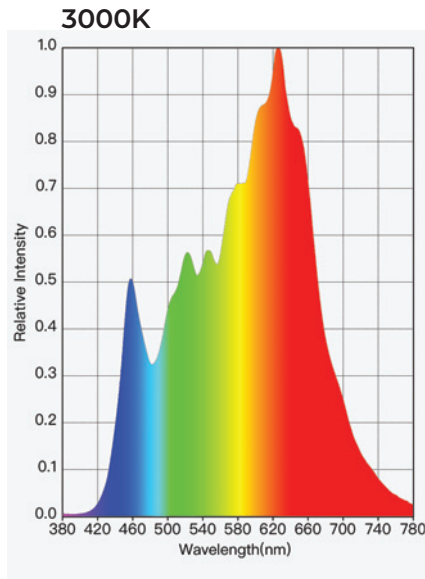

COLOUR METRICS