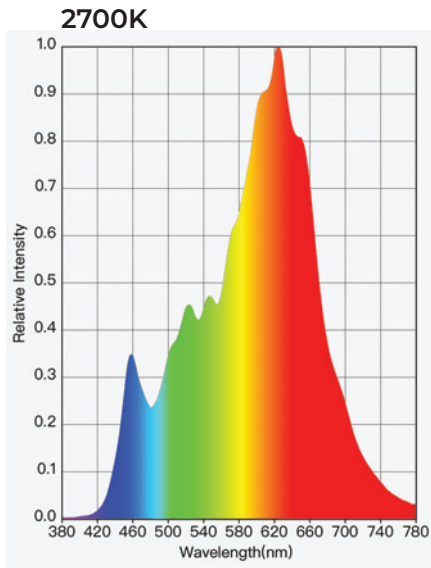

COLOUR METRICS