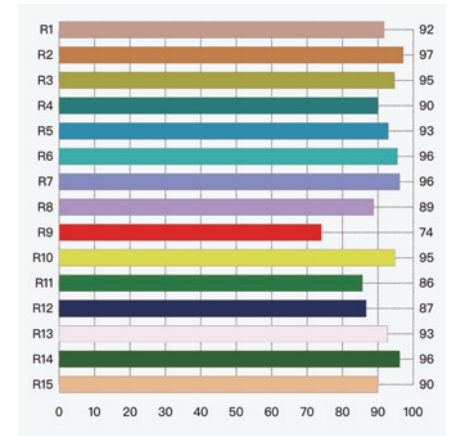

COLOUR METRICS