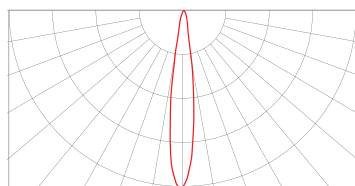

PHOTOMETRIC DATA

COMPLIANCE

EN 55015:2019+A11:2020
AS/NZS CISPR15:2017
IEC/EN 60598-1:2020
IEC/EN 60598-2-1:2014+A1:2015
AS/NZS: 1680.2.5:2018 (4000K only)

CASAMBI