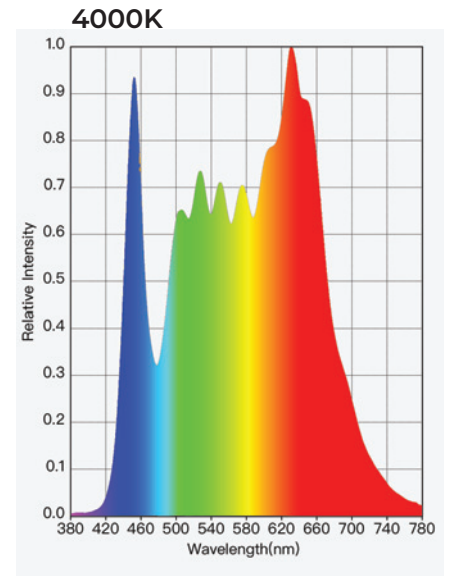

COLOUR METRICS