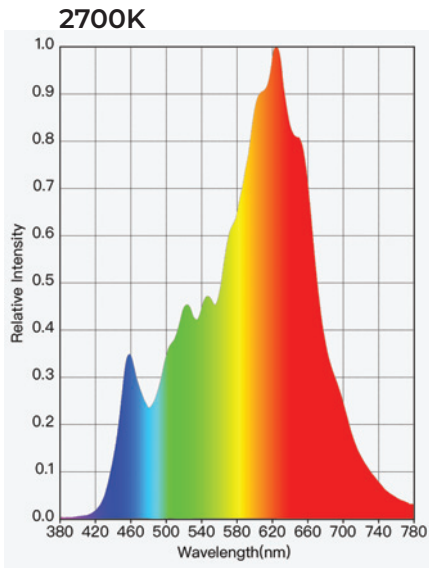

COLOUR METRICS