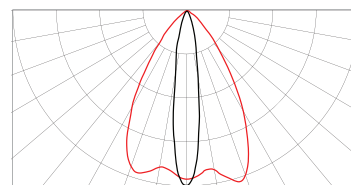

PHOTOMETRIC DATA

COMPLIANCE

EN 55015:2019+A11:2020
AS/NZS CISPR15:2017
IEC/EN 60598-1:2020
IEC/EN 60598-2-1:2014+A1:2015
AS/NZS: 1680.2.5:2018 (4000K only)

CASAMBI