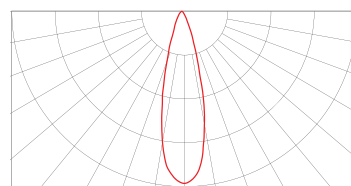

PHOTOMETRIC DATA

COMPLIANCE

EN 55015:2019+A11:2020
AS/NZS CISPR15:2017
IEC/EN 60598-1:2020
IEC/EN 60598-2-1:2014+A1:2015
AS/NZS: 1680.2.5:2018 (4000K only)

CASAMBI