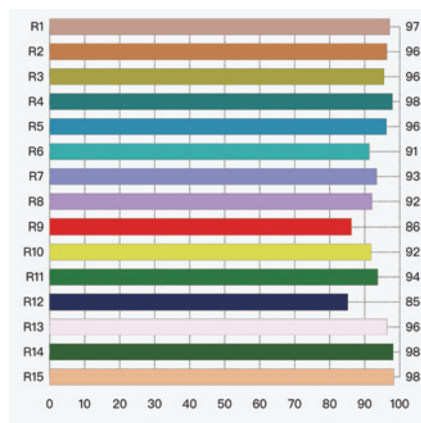

COLOUR METRICS