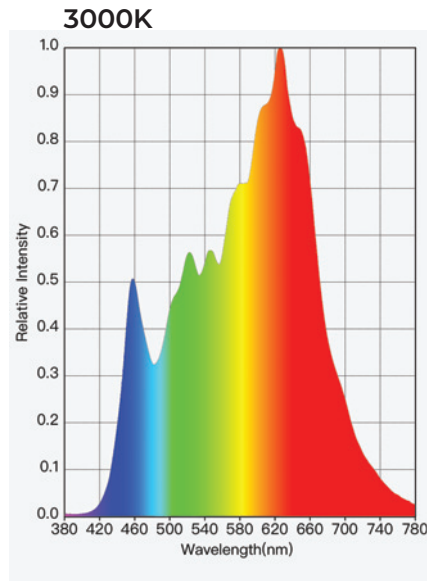

COLOUR METRICS