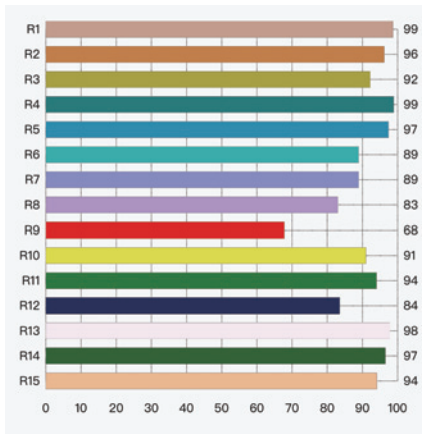

COLOUR METRICS