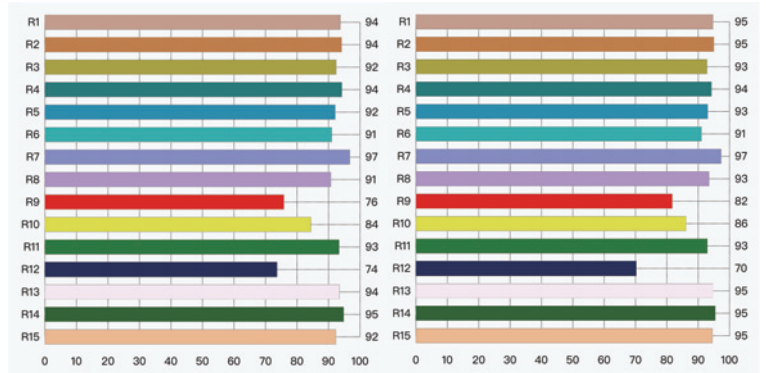

Dimension

Width 18mm
 Height 10mm
 Weight 0.16kgs/m
 Maximum Single Luminaire Length 2.514m
 Finished Fixture Length LED Module increments + 14mm

Light

	5W	10W	20W	RGBW	TW
LED Strip Power (Typical)	4.8W/m	7.9W/m	16.6W/m	25.2W/m	19.2W/m
Luminaire Lumens with Frosted Diffuser	412 lms/m	701 lms/m	1392 lms/m	1239 lms/m	1587 lms/m
Luminaire Lumens with Matte Diffuser	246 lms/m	418 lms/m	831 lms/m	739 lms/m	947 lms/m

#Lumens based on 4000K

Colour Temperature 2400K / 2700K / 3000K / 4000K / RGBW / Tunable White

CRI 94 (Excl RGBW and TW)

LED Module Increments 50mm (RGBW = 71.5mm)

Beam Angle Symmetric

Binning (SDCM) 3

LM-80/TM-21 Lifespan L80 B10 > 50,000 hours

Max. Verified Ambient Temperature 40°C

Max. Interconnectable Run Length 5m

SPECIFICATION CODE

PRODUCT	WATTAGE	MODEL	FINISH	LUMINAIRE LENGTH	COLOUR TEMPERATURE	DIMMING
KLLED-M	5	C10F	BA	2514	930	DALI
	(5) 4.8W/m (10) 7.9W/m (20) 19W/m (RGBW) RGBW (TW) Tunable White	(C10F) Frosted Diffuser (C10M) Matte Diffuser	(BA) Black Anodised as standard (BT) Black Texture (WT) White Texture (SP) Other	Run length in mm. Longer lengths than 2.5m can be supplied in Kit Form or as individual luminaires	(924) 2400K (927) 2700K (930) 3000K (940) 4000K (TW) Tunable White (RGBW) RGBW	(F) Fixed Output (DALI) DALI & Push Dim (1-10V) 1-10V Dimmable (CAS) Casambi

COLOUR METRICS

2400K

2700K

3000K

4000K

PHOTOMETRIC DATA

Frosted Diffuser (C10F)

Matte Diffuser (C10M)