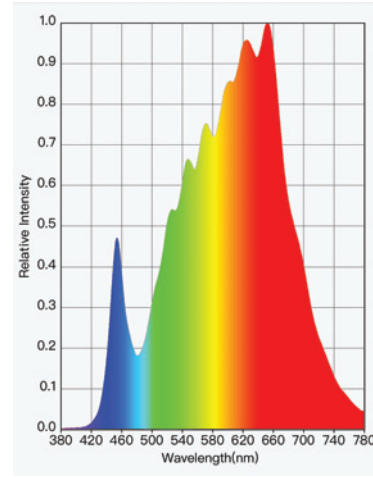

Dimension

Width 18mm
 Height 10mm
 Weight 0.16kgs/m
 Maximum Single Luminaire Length 2.514m
 Finished Fixture Length LED Module increments + 14mm

Light

	5W	10W	20W	RGBW	TW
LED Strip Power (Typical)	4.8W/m	7.9W/m	16.6W/m	25.2W/m	19.2W/m
Luminaire Lumens with Frosted Diffuser	412 lms/m	701 lms/m	1392 lms/m	1239 lms/m	1587 lms/m
Luminaire Lumens with Matte Diffuser	246 lms/m	418 lms/m	831 lms/m	739 lms/m	947 lms/m

#Lumens based on 4000K

Colour Temperature 2400K / 2700K / 3000K / 4000K / RGBW / Tunable White

CRI 94 (Excl RGBW and TW)

LED Module Increments 50mm (RGBW = 71.5mm)

Beam Angle Symmetric

Binning (SDCM) 3

LM-80/TM-21 Lifespan L80 B10 > 50,000 hours

Max. Verified Ambient Temperature 40°C

Max. Interconnectable Run Length 5m

SPECIFICATION CODE

PRODUCT	WATTAGE	MODEL	FINISH	LUMINAIRE LENGTH	COLOUR TEMPERATURE	DIMMING
KLLED-M	5	C10F	BA	2514	930	DALI
	(5) 4.8W/m (10) 7.9W/m (20) 19W/m (RGBW) RGBW (TW) Tunable White	(C10F) Frosted Diffuser (C10M) Matte Diffuser	(BA) Black Anodised as standard (BT) Black Texture (WT) White Texture (SP) Other	Run length in mm. Longer lengths than 2.5m can be supplied in Kit Form or as individual luminaires	(924) 2400K (927) 2700K (930) 3000K (940) 4000K (TW) Tunable White (RGBW) RGBW	(F) Fixed Output (DALI) DALI & Push Dim (1-10V) 1-10V Dimmable (CAS) Casambi

COLOUR METRICS

2400K

2700K

3000K

4000K

PHOTOMETRIC DATA

Frosted Diffuser (C10F)

Matte Diffuser (C10M)