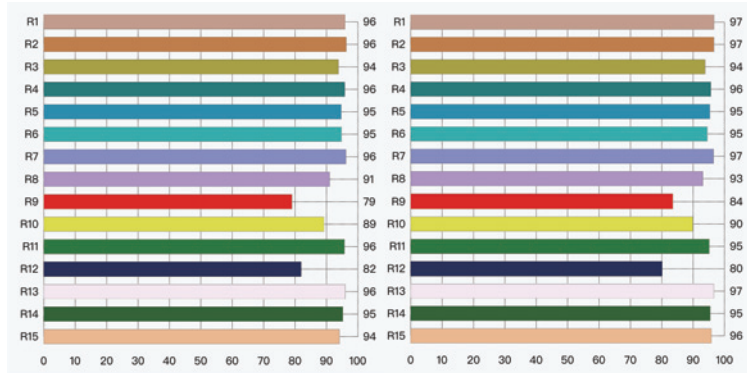

Dimension

Width 18mm
 Height 10mm
 Weight 0.16kgs/m
 Maximum Single Luminaire Length 2.514m
 Finished Fixture Length LED Module increments + 14mm

Light

	5W	10W	20W	RGBW	TW
LED Strip Power (Typical)	4.8W/m	7.9W/m	16.6W/m	25.2W/m	19.2W/m
Luminaire Lumens with Frosted Diffuser	412 lms/m	701 lms/m	1392 lms/m	1239 lms/m	1587 lms/m
Luminaire Lumens with Matte Diffuser	246 lms/m	418 lms/m	831 lms/m	739 lms/m	947 lms/m

#Lumens based on 4000K

Colour Temperature 2400K / 2700K / 3000K / 4000K / RGBW / Tunable White

CRI 94 (Excl RGBW and TW)

LED Module Increments 50mm (RGBW = 71.5mm)

Beam Angle Symmetric

Binning (SDCM) 3

LM-80/TM-21 Lifespan L80 B10 > 50,000 hours

Max. Verified Ambient Temperature 40°C

Max. Interconnectable Run Length 5m

SPECIFICATION CODE

PRODUCT	WATTAGE	MODEL	FINISH	LUMINAIRE LENGTH	COLOUR TEMPERATURE	DIMMING
KLLED-M	5	C10F	BA	2514	930	DALI
	(5) 4.8W/m (10) 7.9W/m (20) 19W/m (RGBW) RGBW (TW) Tunable White	(C10F) Frosted Diffuser (C10M) Matte Diffuser	(BA) Black Anodised as standard (BT) Black Texture (WT) White Texture (SP) Other	Run length in mm. Longer lengths than 2.5m can be supplied in Kit Form or as individual luminaires	(924) 2400K (927) 2700K (930) 3000K (940) 4000K (TW) Tunable White (RGBW) RGBW	(F) Fixed Output (DALI) DALI & Push Dim (1-10V) 1-10V Dimmable (CAS) Casambi

COLOUR METRICS

2400K

2700K

3000K

4000K

PHOTOMETRIC DATA

Frosted Diffuser (C10F)

Matte Diffuser (C10M)