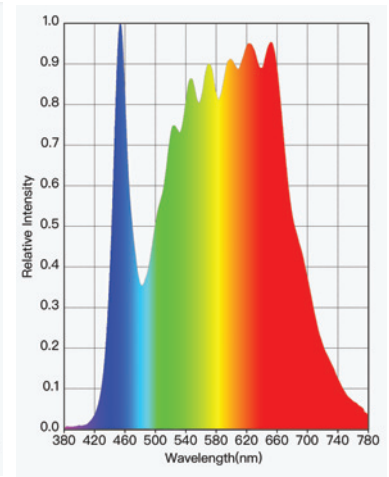

Dimension

Width 18mm
 Height 10mm
 Weight 0.16kgs/m
 Maximum Single Luminaire Length 2.514m
 Finished Fixture Length LED Module increments + 14mm

Light

	5W	10W	20W	RGBW	TW
LED Strip Power (Typical)	4.8W/m	7.9W/m	16.6W/m	25.2W/m	19.2W/m
Luminaire Lumens with Frosted Diffuser	412 lms/m	701 lms/m	1392 lms/m	1239 lms/m	1587 lms/m
Luminaire Lumens with Matte Diffuser	246 lms/m	418 lms/m	831 lms/m	739 lms/m	947 lms/m

#Lumens based on 4000K

Colour Temperature 2400K / 2700K / 3000K / 4000K / RGBW / Tunable White

CRI 94 (Excl RGBW and TW)

LED Module Increments 50mm (RGBW = 71.5mm)

Beam Angle Symmetric

Binning (SDCM) 3

LM-80/TM-21 Lifespan L80 B10 > 50,000 hours

Max. Verified Ambient Temperature 40°C

Max. Interconnectable Run Length 5m

SPECIFICATION CODE

PRODUCT	WATTAGE	MODEL	FINISH	LUMINAIRE LENGTH	COLOUR TEMPERATURE	DIMMING
KLLED-M	5	C10F	BA	2514	930	DALI
	(5) 4.8W/m (10) 7.9W/m (20) 19W/m (RGBW) RGBW (TW) Tunable White	(C10F) Frosted Diffuser (C10M) Matte Diffuser	(BA) Black Anodised as standard (BT) Black Texture (WT) White Texture (SP) Other	Run length in mm. Longer lengths than 2.5m can be supplied in Kit Form or as individual luminaires	(924) 2400K (927) 2700K (930) 3000K (940) 4000K (TW) Tunable White (RGBW) RGBW	(F) Fixed Output (DALI) DALI & Push Dim (1-10V) 1-10V Dimmable (CAS) Casambi

COLOUR METRICS

2400K

2700K

3000K

4000K

PHOTOMETRIC DATA

Frosted Diffuser (C10F)

Matte Diffuser (C10M)