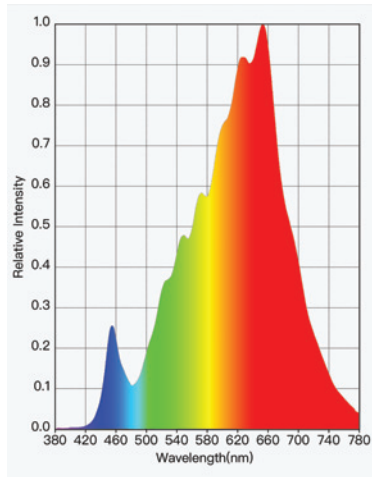

Dimension

Width 18mm
 Height 10mm
 Weight 0.16kgs/m
 Maximum Single Luminaire Length 2.514m
 Finished Fixture Length LED Module increments + 14mm

Light

	5W	10W	20W	RGBW	TW
LED Strip Power (Typical)	4.8W/m	7.9W/m	16.6W/m	25.2W/m	19.2W/m
Luminaire Lumens with Frosted Diffuser	412 lms/m	701 lms/m	1392 lms/m	1239 lms/m	1587 lms/m
Luminaire Lumens with Matte Diffuser	246 lms/m	418 lms/m	831 lms/m	739 lms/m	947 lms/m

#Lumens based on 4000K

Colour Temperature 2400K / 2700K / 3000K / 4000K / RGBW / Tunable White

CRI 94 (Excl RGBW and TW)

LED Module Increments 50mm (RGBW = 71.5mm)

Beam Angle Symmetric

Binning (SDCM) 3

LM-80/TM-21 Lifespan L80 B10 > 50,000 hours

Max. Verified Ambient Temperature 40°C

Max. Interconnectable Run Length 5m

SPECIFICATION CODE

PRODUCT	WATTAGE	MODEL	FINISH	LUMINAIRE LENGTH	COLOUR TEMPERATURE	DIMMING
KLLED-M	5	C10F	BA	2514	930	DALI
	(5) 4.8W/m (10) 7.9W/m (20) 19W/m (RGBW) RGBW (TW) Tunable White	(C10F) Frosted Diffuser (C10M) Matte Diffuser	(BA) Black Anodised as standard (BT) Black Texture (WT) White Texture (SP) Other	Run length in mm. Longer lengths than 2.5m can be supplied in Kit Form or as individual luminaires	(924) 2400K (927) 2700K (930) 3000K (940) 4000K (TW) Tunable White (RGBW) RGBW	(F) Fixed Output (DALI) DALI & Push Dim (1-10V) 1-10V Dimmable (CAS) Casambi

COLOUR METRICS

2400K

2700K

3000K

4000K

PHOTOMETRIC DATA

Frosted Diffuser (C10F)

Matte Diffuser (C10M)