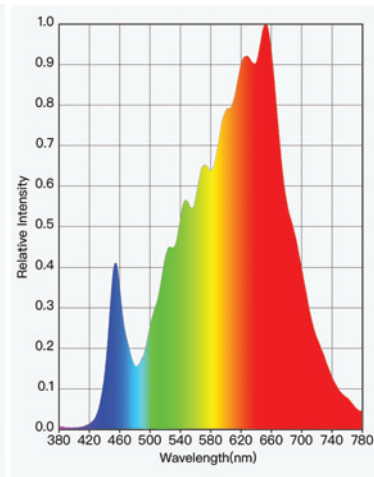

Dimension

Width 18mm
 Height 10mm
 Weight 0.16kgs/m
 Maximum Single Luminaire Length 2.514m
 Finished Fixture Length LED Module increments + 14mm

Light

	5W	10W	20W	RGBW	TW
LED Strip Power (Typical)	4.8W/m	7.9W/m	16.6W/m	25.2W/m	19.2W/m
Luminaire Lumens with Frosted Diffuser	412 lms/m	701 lms/m	1392 lms/m	1239 lms/m	1587 lms/m
Luminaire Lumens with Matte Diffuser	246 lms/m	418 lms/m	831 lms/m	739 lms/m	947 lms/m

#Lumens based on 4000K

Colour Temperature 2400K / 2700K / 3000K / 4000K / RGBW / Tunable White

CRI 94 (Excl RGBW and TW)

LED Module Increments 50mm (RGBW = 71.5mm)

Beam Angle Symmetric

Binning (SDCM) 3

LM-80/TM-21 Lifespan L80 B10 > 50,000 hours

Max. Verified Ambient Temperature 40°C

Max. Interconnectable Run Length 5m

SPECIFICATION CODE

PRODUCT	WATTAGE	MODEL	FINISH	LUMINAIRE LENGTH	COLOUR TEMPERATURE	DIMMING
KLLED-M	5	C10F	BA	2514	930	DALI
	(5) 4.8W/m (10) 7.9W/m (20) 19W/m (RGBW) RGBW (TW) Tunable White	(C10F) Frosted Diffuser (C10M) Matte Diffuser	(BA) Black Anodised as standard (BT) Black Texture (WT) White Texture (SP) Other	Run length in mm. Longer lengths than 2.5m can be supplied in Kit Form or as individual luminaires	(924) 2400K (927) 2700K (930) 3000K (940) 4000K (TW) Tunable White (RGBW) RGBW	(F) Fixed Output (DALI) DALI & Push Dim (1-10V) 1-10V Dimmable (CAS) Casambi

COLOUR METRICS

2400K

2700K

3000K

4000K

PHOTOMETRIC DATA

Frosted Diffuser (C10F)

Matte Diffuser (C10M)