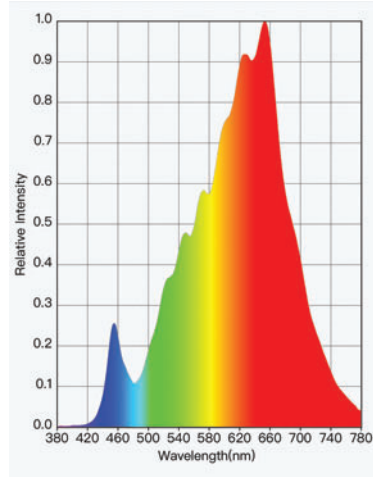

Dimension

Width 18mm
 Height 15mm
 Weight 0.2kgs/m
 Maximum Single Luminaire Length 2.514m
 Finished Fixture Length LED Module increments + 14mm

Light

	5W	10W	20W	RGBW	TW
LED Strip Power (Typical)	4.8W/m	7.9W/m	16.6W/m	25.2W/m	19.2W/m
Lumens with Frosted Diffuser (more luminous)	271 lms/m	462 lms/m	916 lms/m	816 lms/m	1045 lms/m
Lumens with Matte Diffuser (more diffuse)	145 lms/m	247 lms/m	489 lms/m	436 lms/m	558 lms/m
#Lumens based on 4000K					

Colour Temperature 2400K / 2700K / 3000K / 4000K / RGBW / Tunable White
 CRI 94 (Excl RGBW and TW)
 LED Module Increments 50mm (RGBW = 71.5mm)
 Beam Angle Symmetric
 Binning (SDCM) 3
 LM-80/TM-21 Lifespan L80 B10 > 50,000 hours
 Max. Verified Ambient Temperature 40°C
 Max. Interconnectable Run Length 5m

COLOUR METRICS

2400K

2700K

3000K

4000K

PHOTOMETRIC DATA

Frosted Diffuser (C15F)

Matte Diffuser (C15M)