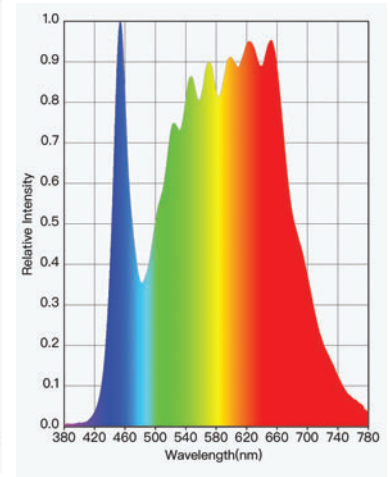

Dimension

Width 18mm
 Height 15mm
 Weight 0.2kgs/m
 Maximum Single Luminaire Length 2.514m
 Finished Fixture Length LED Module increments + 14mm

Light

	5W	10W	20W	RGBW	TW
LED Strip Power (Typical)	4.8W/m	7.9W/m	16.6W/m	25.2W/m	19.2W/m
Lumens with Frosted Diffuser (more luminous)	271 lms/m	462 lms/m	916 lms/m	816 lms/m	1045 lms/m
Lumens with Matte Diffuser (more diffuse)	145 lms/m	247 lms/m	489 lms/m	436 lms/m	558 lms/m
#Lumens based on 4000K					

SPECIFICATION CODE

PRODUCT	WATTAGE	MODEL	FINISH	LUMINAIRE LENGTH	COLOUR TEMPERATURE	DIMMING
KLLED-M	5	C15F	BA	2514	930	DALI
	(5) 4.8W/m (10) 7.9W/m (20) 19W/m (RGBW) RGBW (TW) Tunable White	(C15F) Frosted Diffuser (C15M) Matte Diffuser	(BA) Black Anodised as standard (BT) Black Texture (WT) White Texture (SP) Other	Run length in mm. Longer lengths than 2.5m can be supplied in Kit Form or as individual luminaires	(924) 2400K (927) 2700K (930) 3000K (940) 4000K (TW) Tunable White (RGBW) RGBW	(F) Fixed Output (DALI) DALI & Push Dim (1-10V) 1-10V Dimmable (CAS) Casambi

COLOUR METRICS

2400K

2700K

3000K

4000K

PHOTOMETRIC DATA

Frosted Diffuser (C15F)

Matte Diffuser (C15M)