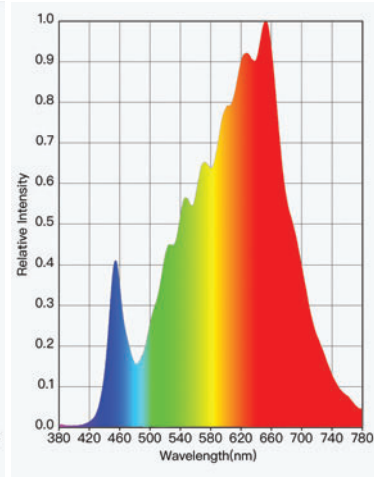

Dimension

Width 18mm
 Height 15mm
 Weight 0.2kgs/m
 Maximum Single Luminaire Length 2.514m
 Finished Fixture Length LED Module increments + 14mm

Light

	5W	10W	20W	RGBW	TW
LED Strip Power (Typical)	4.8W/m	7.9W/m	16.6W/m	25.2W/m	19.2W/m
Lumens with Frosted Diffuser (more luminous)	271 lms/m	462 lms/m	916 lms/m	816 lms/m	1045 lms/m
Lumens with Matte Diffuser (more diffuse)	145 lms/m	247 lms/m	489 lms/m	436 lms/m	558 lms/m
#Lumens based on 4000K					

Colour Temperature 2400K / 2700K / 3000K / 4000K / RGBW / Tunable White
 CRI 94 (Excl RGBW and TW)
 LED Module Increments 50mm (RGBW = 71.5mm)
 Beam Angle Symmetric
 Binning (SDCM) 3
 LM-80/TM-21 Lifespan L80 B10 > 50,000 hours
 Max. Verified Ambient Temperature 40°C
 Max. Interconnectable Run Length 5m

SPECIFICATION CODE

PRODUCT	WATTAGE	MODEL	FINISH	LUMINAIRE LENGTH	COLOUR TEMPERATURE	DIMMING
KLLED-M	5	C15F	BA	2514	930	DALI
	(5) 4.8W/m (10) 7.9W/m (20) 19W/m (RGBW) RGBW (TW) Tunable White	(C15F) Frosted Diffuser (C15M) Matte Diffuser	(BA) Black Anodised as standard (BT) Black Texture (WT) White Texture (SP) Other	Run length in mm. Longer lengths than 2.5m can be supplied in Kit Form or as individual luminaires	(924) 2400K (927) 2700K (930) 3000K (940) 4000K (TW) Tunable White (RGBW) RGBW	(F) Fixed Output (DALI) DALI & Push Dim (1-10V) 1-10V Dimmable (CAS) Casambi

COLOUR METRICS

2400K

2700K

3000K

4000K

PHOTOMETRIC DATA

Frosted Diffuser (C15F)

Matte Diffuser (C15M)