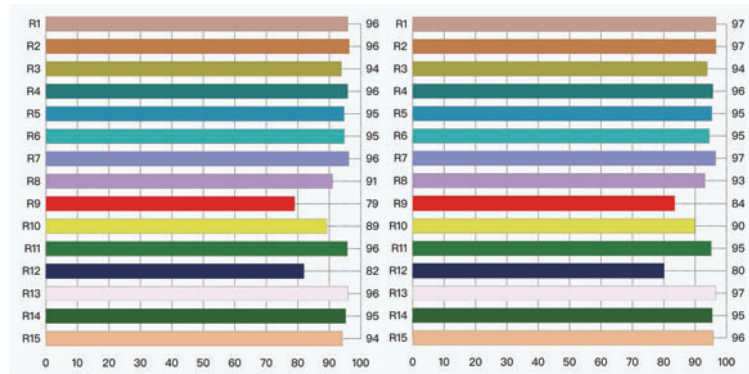

Dimension

Width 18mm
 Height 15mm
 Weight 0.2kgs/m
 Maximum Single Luminaire Length 2.514m
 Finished Fixture Length LED Module increments + 14mm

Light

	5W	10W	20W	RGBW	TW
LED Strip Power (Typical)	4.8W/m	7.9W/m	16.6W/m	25.2W/m	19.2W/m
Lumens with Frosted Diffuser (more luminous)	271 lms/m	462 lms/m	916 lms/m	816 lms/m	1045 lms/m
Lumens with Matte Diffuser (more diffuse)	145 lms/m	247 lms/m	489 lms/m	436 lms/m	558 lms/m
#Lumens based on 4000K					

Colour Temperature 2400K / 2700K / 3000K / 4000K / RGBW / Tunable White
 CRI 94 (Excl RGBW and TW)
 LED Module Increments 50mm (RGBW = 71.5mm)
 Beam Angle Symmetric
 Binning (SDCM) 3
 LM-80/TM-21 Lifespan L80 B10 > 50,000 hours
 Max. Verified Ambient Temperature 40°C
 Max. Interconnectable Run Length 5m

SPECIFICATION CODE

PRODUCT	WATTAGE	MODEL	FINISH	LUMINAIRE LENGTH	COLOUR TEMPERATURE	DIMMING
KLLED-M	5	C15F	BA	2514	930	DALI
	(5) 4.8W/m (10) 7.9W/m (20) 19W/m (RGBW) RGBW (TW) Tunable White	(C15F) Frosted Diffuser (C15M) Matte Diffuser	(BA) Black Anodised as standard (BT) Black Texture (WT) White Texture (SP) Other	Run length in mm. Longer lengths than 2.5m can be supplied in Kit Form or as individual luminaires	(924) 2400K (927) 2700K (930) 3000K (940) 4000K (TW) Tunable White (RGBW) RGBW	(F) Fixed Output (DALI) DALI & Push Dim (1-10V) 1-10V Dimmable (CAS) Casambi

COLOUR METRICS

2400K

2700K

3000K

4000K

PHOTOMETRIC DATA

Frosted Diffuser (C15F)

Matte Diffuser (C15M)