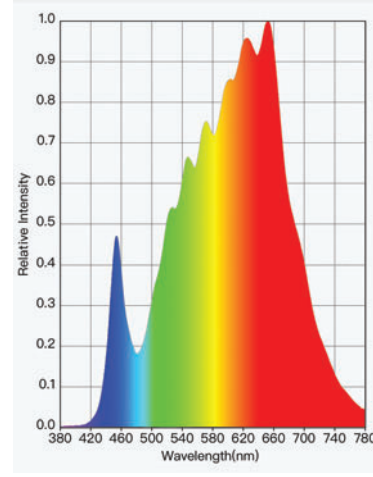

Dimension

Width 18mm
 Height 15mm
 Weight 0.2kgs/m
 Maximum Single Luminaire Length 2.514m
 Finished Fixture Length LED Module increments + 14mm

Light

	5W	10W	20W	RGBW	TW
LED Strip Power (Typical)	4.8W/m	7.9W/m	16.6W/m	25.2W/m	19.2W/m
Lumens with Frosted Diffuser (more luminous)	271 lms/m	462 lms/m	916 lms/m	816 lms/m	1045 lms/m
Lumens with Matte Diffuser (more diffuse)	145 lms/m	247 lms/m	489 lms/m	436 lms/m	558 lms/m
#Lumens based on 4000K					

COLOUR METRICS

2400K

2700K

3000K

4000K

PHOTOMETRIC DATA

Frosted Diffuser (C15F)

Matte Diffuser (C15M)