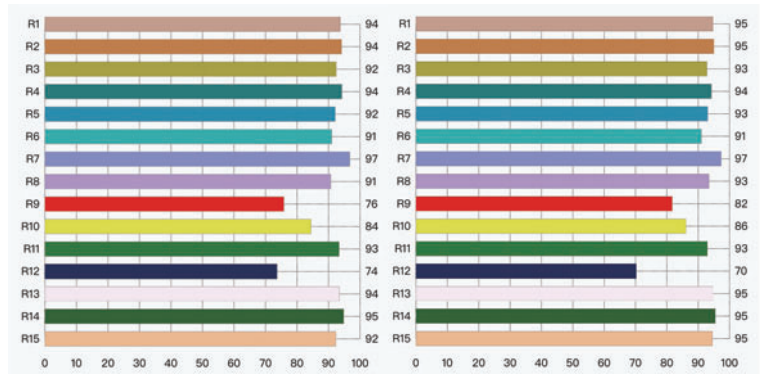

Dimension

Width 18mm
 Height 15mm
 Weight 0.2kgs/m
 Maximum Single Luminaire Length 2.514m
 Finished Fixture Length LED Module increments + 14mm

Light

	5W	10W	20W	RGBW	TW
LED Strip Power (Typical)	4.8W/m	7.9W/m	16.6W/m	25.2W/m	19.2W/m
Lumens with Frosted Diffuser (more luminous)	271 lms/m	462 lms/m	916 lms/m	816 lms/m	1045 lms/m
Lumens with Matte Diffuser (more diffuse)	145 lms/m	247 lms/m	489 lms/m	436 lms/m	558 lms/m
#Lumens based on 4000K					

Colour Temperature 2400K / 2700K / 3000K / 4000K / RGBW / Tunable White
 CRI 94 (Excl RGBW and TW)
 LED Module Increments 50mm (RGBW = 71.5mm)
 Beam Angle Symmetric
 Binning (SDCM) 3
 LM-80/TM-21 Lifespan L80 B10 > 50,000 hours
 Max. Verified Ambient Temperature 40°C
 Max. Interconnectable Run Length 5m

SPECIFICATION CODE

PRODUCT	WATTAGE	MODEL	FINISH	LUMINAIRE LENGTH	COLOUR TEMPERATURE	DIMMING
KLLED-M	5	C15F	BA	2514	930	DALI
	(5) 4.8W/m (10) 7.9W/m (20) 19W/m (RGBW) RGBW (TW) Tunable White	(C15F) Frosted Diffuser (C15M) Matte Diffuser	(BA) Black Anodised as standard (BT) Black Texture (WT) White Texture (SP) Other	Run length in mm. Longer lengths than 2.5m can be supplied in Kit Form or as individual luminaires	(924) 2400K (927) 2700K (930) 3000K (940) 4000K (TW) Tunable White (RGBW) RGBW	(F) Fixed Output (DALI) DALI & Push Dim (1-10V) 1-10V Dimmable (CAS) Casambi

COLOUR METRICS

2400K

2700K

3000K

4000K

PHOTOMETRIC DATA

Frosted Diffuser (C15F)

Matte Diffuser (C15M)