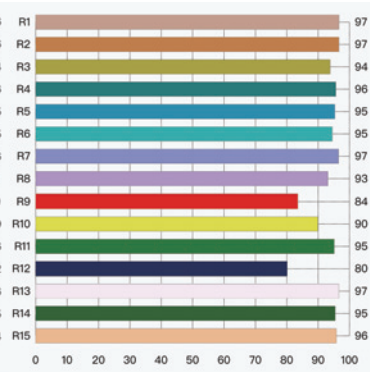

Dimension

Width: 35mm
Height: 35mm
Weight: 0.58kgs/m
Maximum Single Luminaire Length: 2.525m
Finished Fixture Length: LED Module increments + 25mm

Light

	5W	10W	20W	RGBW	TW
LED Strip Power (Typical)	4.8W/m	7.9W/m	16.6W/m	25.2W/m	19.2W/m
Luminaire Lumens with Frosted Diffuser	368 lms/m	626 lms/m	1244 lms/m	1107 lms/m	1418 lms/m
Luminaire Lumens with Matte Diffuser	171 lms/m	292 lms/m	579 lms/m	515 lms/m	660 lms/m
#Lumen based on 4000K					

Colour Temperature: 2400K / 2700K / 3000K / 4000K / RGBW / Tunable White
CRI: 94 (Excl RGBW and TW)

LED Module Increments: 50mm (RGBW = 71.5mm)

Beam Angle: Symmetric

Binning (SDCM): 3

LM-80/TM-21 Lifespan: L80 B10 > 50,000 hours

Max. Verified Ambient Temperature: 40°C

Max. Interconnectable Run Length: 5m

SPECIFICATION CODE

PRODUCT	WATTAGE	MODEL	FINISH	LUMINAIRE LENGTH	COLOUR TEMPERATURE	DIMMING
KLLED-M	20	C35F	BT	2525	930	DALI
	(5) 4.8W/m (10) 7.9W/m (20) 19W/m (RGBW) RGBW (TW) Tunable White	(C15F) Frosted Diffuser (C15M) Matte Diffuser	(BT) Black Texture as standard (WT) White Texture (SP) Other	Run length in mm. Longer lengths than 2.5m can be supplied in Kit Form or as individual luminaires	(924) 2400K (927) 2700K (930) 3000K (940) 4000K (TW) Tunable White (RGBW) RGBW	(F) Fixed Output (DALI) DALI & Push Dim (1-10V) 1-10V Dimmable (CAS) Casambi

COLOUR METRICS

2400K

2700K

3000K

4000K

PHOTOMETRIC DATA

Frosted Diffuser (C35F)

Matte Diffuser (C35M)