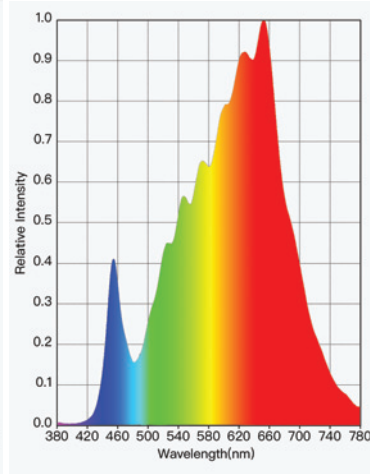

Dimension

Width: 35mm
Height: 35mm
Weight: 0.58kgs/m
Maximum Single Luminaire Length: 2.525m
Finished Fixture Length: LED Module increments + 25mm

Light

	5W	10W	20W	RGBW	TW
LED Strip Power (Typical)	4.8W/m	7.9W/m	16.6W/m	25.2W/m	19.2W/m
Luminaire Lumens with Frosted Diffuser	368 lms/m	626 lms/m	1244 lms/m	1107 lms/m	1418 lms/m
Luminaire Lumens with Matte Diffuser	171 lms/m	292 lms/m	579 lms/m	515 lms/m	660 lms/m
#Lumen based on 4000K					

Colour Temperature: 2400K / 2700K / 3000K / 4000K / RGBW / Tunable White
CRI: 94 (Excl RGBW and TW)

LED Module Increments: 50mm (RGBW = 71.5mm)

Beam Angle: Symmetric

Binning (SDCM): 3

LM-80/TM-21 Lifespan: L80 B10 > 50,000 hours

Max. Verified Ambient Temperature: 40°C

Max. Interconnectable Run Length: 5m

SPECIFICATION CODE

PRODUCT	WATTAGE	MODEL	FINISH	LUMINAIRE LENGTH	COLOUR TEMPERATURE	DIMMING
KLLED-M	20	C35F	BT	2525	930	DALI
	(5) 4.8W/m (10) 7.9W/m (20) 19W/m (RGBW) RGBW (TW) Tunable White	(C15F) Frosted Diffuser (C15M) Matte Diffuser	(BT) Black Texture as standard (WT) White Texture (SP) Other	Run length in mm. Longer lengths than 2.5m can be supplied in Kit Form or as individual luminaires	(924) 2400K (927) 2700K (930) 3000K (940) 4000K (TW) Tunable White (RGBW) RGBW	(F) Fixed Output (DALI) DALI & Push Dim (1-10V) 1-10V Dimmable (CAS) Casambi

COLOUR METRICS

2400K

2700K

3000K

4000K

PHOTOMETRIC DATA

Frosted Diffuser (C35F)

Matte Diffuser (C35M)