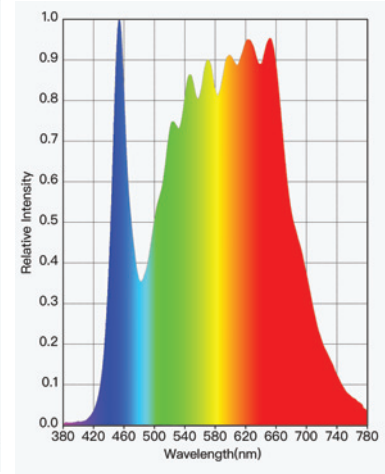

Dimension

Width: 35mm
Height: 35mm
Weight: 0.58kgs/m
Maximum Single Luminaire Length: 2.525m
Finished Fixture Length: LED Module increments + 25mm

Light

	5W	10W	20W	RGBW	TW
LED Strip Power (Typical)	4.8W/m	7.9W/m	16.6W/m	25.2W/m	19.2W/m
Luminaire Lumens with Frosted Diffuser	368 lms/m	626 lms/m	1244 lms/m	1107 lms/m	1418 lms/m
Luminaire Lumens with Matte Diffuser	171 lms/m	292 lms/m	579 lms/m	515 lms/m	660 lms/m
#Lumen based on 4000K					

Colour Temperature: 2400K / 2700K / 3000K / 4000K / RGBW / Tunable White
CRI: 94 (Excl RGBW and TW)

LED Module Increments: 50mm (RGBW = 71.5mm)

Beam Angle: Symmetric

Binning (SDCM): 3

LM-80/TM-21 Lifespan: L80 B10 > 50,000 hours

Max. Verified Ambient Temperature: 40°C

Max. Interconnectable Run Length: 5m

SPECIFICATION CODE

PRODUCT	WATTAGE	MODEL	FINISH	LUMINAIRE LENGTH	COLOUR TEMPERATURE	DIMMING
KLLED-M	20	C35F	BT	2525	930	DALI
	(5) 4.8W/m (10) 7.9W/m (20) 19W/m (RGBW) RGBW (TW) Tunable White	(C15F) Frosted Diffuser (C15M) Matte Diffuser	(BT) Black Texture as standard (WT) White Texture (SP) Other	Run length in mm. Longer lengths than 2.5m can be supplied in Kit Form or as individual luminaires	(924) 2400K (927) 2700K (930) 3000K (940) 4000K (TW) Tunable White (RGBW) RGBW	(F) Fixed Output (DALI) DALI & Push Dim (1-10V) 1-10V Dimmable (CAS) Casambi

COLOUR METRICS

2400K

2700K

3000K

4000K

PHOTOMETRIC DATA

Frosted Diffuser (C35F)

Matte Diffuser (C35M)