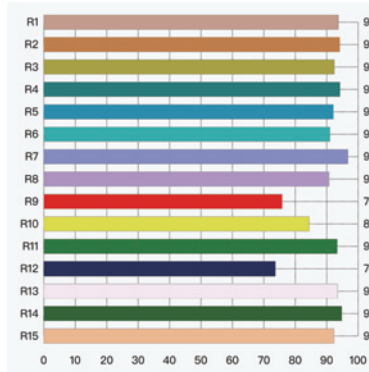

Dimension

Width: 35mm
Height: 35mm
Weight: 0.58kgs/m
Maximum Single Luminaire Length: 2.525m
Finished Fixture Length: LED Module increments + 25mm

Light

	5W	10W	20W	RGBW	TW
LED Strip Power (Typical)	4.8W/m	7.9W/m	16.6W/m	25.2W/m	19.2W/m
Luminaire Lumens with Frosted Diffuser	368 lms/m	626 lms/m	1244 lms/m	1107 lms/m	1418 lms/m
Luminaire Lumens with Matte Diffuser	171 lms/m	292 lms/m	579 lms/m	515 lms/m	660 lms/m
#Lumen based on 4000K					

Colour Temperature: 2400K / 2700K / 3000K / 4000K / RGBW / Tunable White
CRI: 94 (Excl RGBW and TW)

LED Module Increments: 50mm (RGBW = 71.5mm)

Beam Angle: Symmetric

Binning (SDCM): 3

LM-80/TM-21 Lifespan: L80 B10 > 50,000 hours

Max. Verified Ambient Temperature: 40°C

Max. Interconnectable Run Length: 5m

SPECIFICATION CODE

PRODUCT	WATTAGE	MODEL	FINISH	LUMINAIRE LENGTH	COLOUR TEMPERATURE	DIMMING
KLLED-M	20	C35F	BT	2525	930	DALI
	(5) 4.8W/m (10) 7.9W/m (20) 19W/m (RGBW) RGBW (TW) Tunable White	(C15F) Frosted Diffuser (C15M) Matte Diffuser	(BT) Black Texture as standard (WT) White Texture (SP) Other	Run length in mm. Longer lengths than 2.5m can be supplied in Kit Form or as individual luminaires	(924) 2400K (927) 2700K (930) 3000K (940) 4000K (TW) Tunable White (RGBW) RGBW	(F) Fixed Output (DALI) DALI & Push Dim (1-10V) 1-10V Dimmable (CAS) Casambi

COLOUR METRICS

2400K

2700K

3000K

4000K

PHOTOMETRIC DATA

Frosted Diffuser (C35F)

Matte Diffuser (C35M)