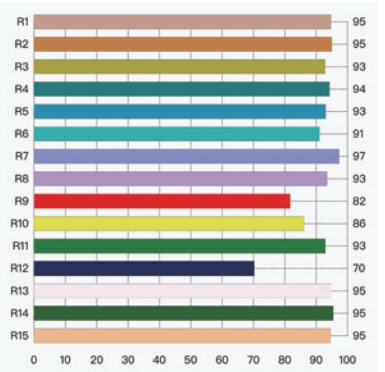

Dimension

Width: 35mm
Height: 35mm
Weight: 0.58kgs/m
Maximum Single Luminaire Length: 2.525m
Finished Fixture Length: LED Module increments + 25mm

Light

	5W	10W	20W	RGBW	TW
LED Strip Power (Typical)	4.8W/m	7.9W/m	16.6W/m	25.2W/m	19.2W/m
Luminaire Lumens with Frosted Diffuser	368 lms/m	626 lms/m	1244 lms/m	1107 lms/m	1418 lms/m
Luminaire Lumens with Matte Diffuser	171 lms/m	292 lms/m	579 lms/m	515 lms/m	660 lms/m
#Lumen based on 4000K					

Colour Temperature: 2400K / 2700K / 3000K / 4000K / RGBW / Tunable White
CRI: 94 (Excl RGBW and TW)

LED Module Increments: 50mm (RGBW = 71.5mm)

Beam Angle: Symmetric

Binning (SDCM): 3

LM-80/TM-21 Lifespan: L80 B10 > 50,000 hours

Max. Verified Ambient Temperature: 40°C

Max. Interconnectable Run Length: 5m

SPECIFICATION CODE

PRODUCT	WATTAGE	MODEL	FINISH	LUMINAIRE LENGTH	COLOUR TEMPERATURE	DIMMING
KLLED-M	20	C35F	BT	2525	930	DALI
	(5) 4.8W/m (10) 7.9W/m (20) 19W/m (RGBW) RGBW (TW) Tunable White	(C15F) Frosted Diffuser (C15M) Matte Diffuser	(BT) Black Texture as standard (WT) White Texture (SP) Other	Run length in mm. Longer lengths than 2.5m can be supplied in Kit Form or as individual luminaires	(924) 2400K (927) 2700K (930) 3000K (940) 4000K (TW) Tunable White (RGBW) RGBW	(F) Fixed Output (DALI) DALI & Push Dim (1-10V) 1-10V Dimmable (CAS) Casambi

COLOUR METRICS

2400K

2700K

3000K

4000K

PHOTOMETRIC DATA

Frosted Diffuser (C35F)

Matte Diffuser (C35M)