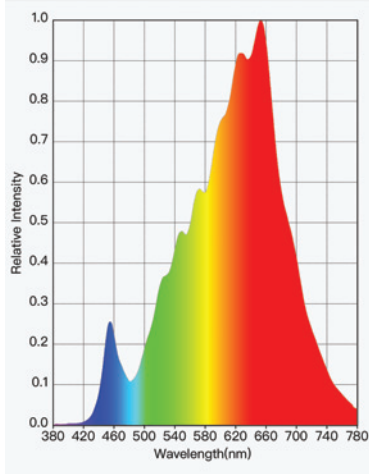

Dimension

Width: 35mm
Height: 35mm
Weight: 0.58kgs/m
Maximum Single Luminaire Length: 2.525m
Finished Fixture Length: LED Module increments + 25mm

Light

	5W	10W	20W	RGBW	TW
LED Strip Power (Typical)	4.8W/m	7.9W/m	16.6W/m	25.2W/m	19.2W/m
Luminaire Lumens with Frosted Diffuser	368 lms/m	626 lms/m	1244 lms/m	1107 lms/m	1418 lms/m
Luminaire Lumens with Matte Diffuser	171 lms/m	292 lms/m	579 lms/m	515 lms/m	660 lms/m
#Lumen based on 4000K					

Colour Temperature: 2400K / 2700K / 3000K / 4000K / RGBW / Tunable White
CRI: 94 (Excl RGBW and TW)

LED Module Increments: 50mm (RGBW = 71.5mm)

Beam Angle: Symmetric

Binning (SDCM): 3

LM-80/TM-21 Lifespan: L80 B10 > 50,000 hours

Max. Verified Ambient Temperature: 40°C

Max. Interconnectable Run Length: 5m

SPECIFICATION CODE

PRODUCT	WATTAGE	MODEL	FINISH	LUMINAIRE LENGTH	COLOUR TEMPERATURE	DIMMING
KLLED-M	20	C35F	BT	2525	930	DALI
	(5) 4.8W/m (10) 7.9W/m (20) 19W/m (RGBW) RGBW (TW) Tunable White	(C15F) Frosted Diffuser (C15M) Matte Diffuser	(BT) Black Texture as standard (WT) White Texture (SP) Other	Run length in mm. Longer lengths than 2.5m can be supplied in Kit Form or as individual luminaires	(924) 2400K (927) 2700K (930) 3000K (940) 4000K (TW) Tunable White (RGBW) RGBW	(F) Fixed Output (DALI) DALI & Push Dim (1-10V) 1-10V Dimmable (CAS) Casambi

COLOUR METRICS

2400K

2700K

3000K

4000K

PHOTOMETRIC DATA

Frosted Diffuser (C35F)

Matte Diffuser (C35M)