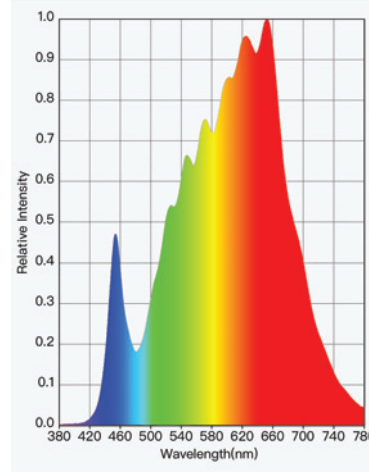

Dimension

Width: 35mm
Height: 35mm
Weight: 0.58kgs/m
Maximum Single Luminaire Length: 2.525m
Finished Fixture Length: LED Module increments + 25mm

Light

	5W	10W	20W	RGBW	TW
LED Strip Power (Typical)	4.8W/m	7.9W/m	16.6W/m	25.2W/m	19.2W/m
Luminaire Lumens with Frosted Diffuser	368 lms/m	626 lms/m	1244 lms/m	1107 lms/m	1418 lms/m
Luminaire Lumens with Matte Diffuser	171 lms/m	292 lms/m	579 lms/m	515 lms/m	660 lms/m
#Lumen based on 4000K					

Colour Temperature: 2400K / 2700K / 3000K / 4000K / RGBW / Tunable White
CRI: 94 (Excl RGBW and TW)

LED Module Increments: 50mm (RGBW = 71.5mm)

Beam Angle: Symmetric

Binning (SDCM): 3

LM-80/TM-21 Lifespan: L80 B10 > 50,000 hours

Max. Verified Ambient Temperature: 40°C

Max. Interconnectable Run Length: 5m

SPECIFICATION CODE

PRODUCT	WATTAGE	MODEL	FINISH	LUMINAIRE LENGTH	COLOUR TEMPERATURE	DIMMING
KLLED-M	20	C35F	BT	2525	930	DALI
	(5) 4.8W/m (10) 7.9W/m (20) 19W/m (RGBW) RGBW (TW) Tunable White	(C15F) Frosted Diffuser (C15M) Matte Diffuser	(BT) Black Texture as standard (WT) White Texture (SP) Other	Run length in mm. Longer lengths than 2.5m can be supplied in Kit Form or as individual luminaires	(924) 2400K (927) 2700K (930) 3000K (940) 4000K (TW) Tunable White (RGBW) RGBW	(F) Fixed Output (DALI) DALI & Push Dim (1-10V) 1-10V Dimmable (CAS) Casambi

COLOUR METRICS

2400K

2700K

3000K

4000K

PHOTOMETRIC DATA

Frosted Diffuser (C35F)

Matte Diffuser (C35M)