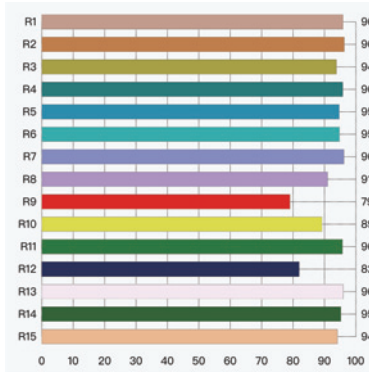

Dimension

Width: 35mm
Height: 35mm
Weight: 0.58kgs/m
Maximum Single Luminaire Length: 2.525m
Finished Fixture Length: LED Module increments + 25mm

Light

	5W	10W	20W	RGBW	TW
LED Strip Power (Typical)	4.8W/m	7.9W/m	16.6W/m	25.2W/m	19.2W/m
Luminaire Lumens with Frosted Diffuser	368 lms/m	626 lms/m	1244 lms/m	1107 lms/m	1418 lms/m
Luminaire Lumens with Matte Diffuser	171 lms/m	292 lms/m	579 lms/m	515 lms/m	660 lms/m
#Lumen based on 4000K					

Colour Temperature: 2400K / 2700K / 3000K / 4000K / RGBW / Tunable White
CRI: 94 (Excl RGBW and TW)

LED Module Increments: 50mm (RGBW = 71.5mm)

Beam Angle: Symmetric

Binning (SDCM): 3

LM-80/TM-21 Lifespan: L80 B10 > 50,000 hours

Max. Verified Ambient Temperature: 40°C

Max. Interconnectable Run Length: 5m

SPECIFICATION CODE

PRODUCT	WATTAGE	MODEL	FINISH	LUMINAIRE LENGTH	COLOUR TEMPERATURE	DIMMING
KLLED-M	20	C35F	BT	2525	930	DALI
	(5) 4.8W/m (10) 7.9W/m (20) 19W/m (RGBW) RGBW (TW) Tunable White	(C15F) Frosted Diffuser (C15M) Matte Diffuser	(BT) Black Texture as standard (WT) White Texture (SP) Other	Run length in mm. Longer lengths than 2.5m can be supplied in Kit Form or as individual luminaires	(924) 2400K (927) 2700K (930) 3000K (940) 4000K (TW) Tunable White (RGBW) RGBW	(F) Fixed Output (DALI) DALI & Push Dim (1-10V) 1-10V Dimmable (CAS) Casambi

COLOUR METRICS

2400K

2700K

3000K

4000K

PHOTOMETRIC DATA

Frosted Diffuser (C35F)

Matte Diffuser (C35M)