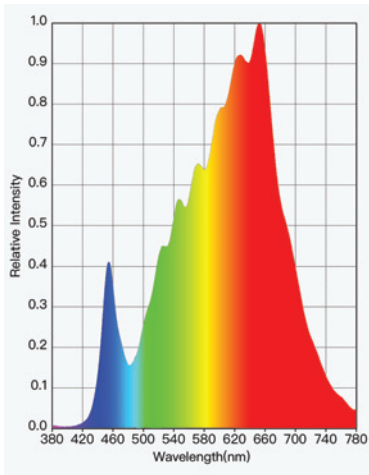

Dimension

Width 16mm
Height 16mm
Weight 0.14kgs/m
Maximum Single Luminaire Length 2.514m
Finished Fixture Length LED Module Increments + 14mm

Light

	5W	10W	20W	RGBW	TW
LED Strip Power (Typical)	4.8W/m	7.9W/m	16.6W/m	25.2W/m	19.2W/m
Luminaire Lumens with Frosted Diffuser	459 lms/m	781 lms/m	1551 lms/m	1380 lms/m	1768 lms/m
Luminaire Lumens with Matte Diffuser	272 lms/m	464 lms/m	920 lms/m	819 lms/m	1049 lms/m
#Lumens based on 4000K					

Colour Temperature 2400K / 2700K / 3000K / 4000K / RGBW / Tunable White
CRI 94 (Excl RGBW and TW)

LED Module Increments 50mm (RGBW = 71.5mm)

Beam Angle Asymmetric

Binning (SDCM) 3

LM-80/TM-21 Lifespan L80 B10 > 50,000 hours

Max. Verified Ambient Temperature 40°C

Max. Interconnectable Run Length 5m

SPECIFICATION CODE

PRODUCT	WATTAGE	MODEL	FINISH	LUMINAIRE LENGTH	COLOUR TEMPERATURE	DIMMING
KLLED-M	5	Q15F	BA	2514	930	DALI
	(5) 4.8W/m (10) 7.9W/m (20) 19W/m (RGBW) RGBW (TW) Tunable White	(Q15F) Frosted Diffuser (Q15M) Matte Diffuser	(BA) Black Anodised as standard (BT) Black Texture (WT) White Texture (SP) Other	Run length in mm. Longer lengths than 2.5m can be supplied in Kit Form or as individual luminaires	(924) 2400K (927) 2700K (930) 3000K (940) 4000K (TW) Tunable White (RGBW) RGBW	(F) Fixed Output (DALI) DALI & Push Dim (1-10V) 1-10V Dimmable (CAS) Casambi

COLOUR METRICS

2400K

2700K

3000K

4000K

PHOTOMETRIC DATA

Frosted Diffuser (Q15F)

Matte Diffuser (Q15M)