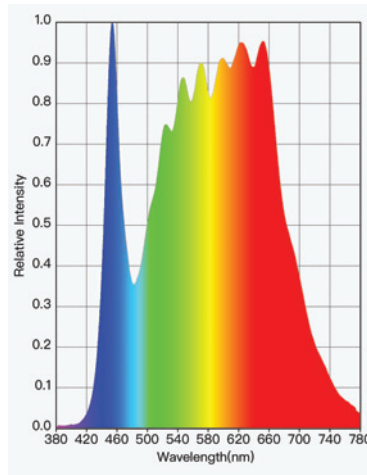

Dimension

Width 16mm
Height 16mm
Weight 0.14kgs/m
Maximum Single Luminaire Length 2.514m
Finished Fixture Length LED Module Increments + 14mm

Light

	5W	10W	20W	RGBW	TW
LED Strip Power (Typical)	4.8W/m	7.9W/m	16.6W/m	25.2W/m	19.2W/m
Luminaire Lumens with Frosted Diffuser	459 lms/m	781 lms/m	1551 lms/m	1380 lms/m	1768 lms/m
Luminaire Lumens with Matte Diffuser	272 lms/m	464 lms/m	920 lms/m	819 lms/m	1049 lms/m
#Lumens based on 4000K					

Colour Temperature 2400K / 2700K / 3000K / 4000K / RGBW / Tunable White
CRI 94 (Excl RGBW and TW)

LED Module Increments 50mm (RGBW = 71.5mm)

Beam Angle Asymmetric

Binning (SDCM) 3

LM-80/TM-21 Lifespan L80 B10 > 50,000 hours

Max. Verified Ambient Temperature 40°C

Max. Interconnectable Run Length 5m

SPECIFICATION CODE

PRODUCT	WATTAGE	MODEL	FINISH	LUMINAIRE LENGTH	COLOUR TEMPERATURE	DIMMING
KLLED-M	5	Q15F	BA	2514	930	DALI
	(5) 4.8W/m (10) 7.9W/m (20) 19W/m (RGBW) RGBW (TW) Tunable White	(Q15F) Frosted Diffuser (Q15M) Matte Diffuser	(BA) Black Anodised as standard (BT) Black Texture (WT) White Texture (SP) Other	Run length in mm. Longer lengths than 2.5m can be supplied in Kit Form or as individual luminaires	(924) 2400K (927) 2700K (930) 3000K (940) 4000K (TW) Tunable White (RGBW) RGBW	(F) Fixed Output (DALI) DALI & Push Dim (1-10V) 1-10V Dimmable (CAS) Casambi

COLOUR METRICS

2400K

2700K

3000K

4000K

PHOTOMETRIC DATA

Frosted Diffuser (Q15F)

Matte Diffuser (Q15M)