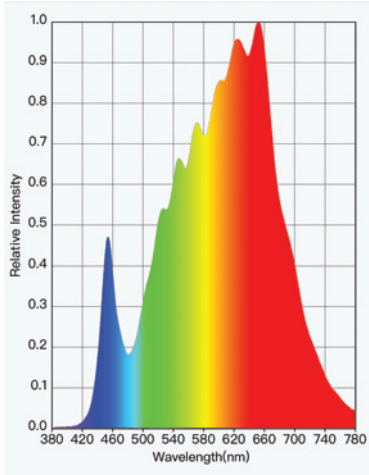

Dimension

Width 16mm
Height 16mm
Weight 0.14kgs/m
Maximum Single Luminaire Length 2.514m
Finished Fixture Length LED Module Increments + 14mm

Light

	5W	10W	20W	RGBW	TW
LED Strip Power (Typical)	4.8W/m	7.9W/m	16.6W/m	25.2W/m	19.2W/m
Luminaire Lumens with Frosted Diffuser	459 lms/m	781 lms/m	1551 lms/m	1380 lms/m	1768 lms/m
Luminaire Lumens with Matte Diffuser	272 lms/m	464 lms/m	920 lms/m	819 lms/m	1049 lms/m
#Lumens based on 4000K					

Colour Temperature 2400K / 2700K / 3000K / 4000K / RGBW / Tunable White
CRI 94 (Excl RGBW and TW)

LED Module Increments 50mm (RGBW = 71.5mm)

Beam Angle Asymmetric

Binning (SDCM) 3

LM-80/TM-21 Lifespan L80 B10 > 50,000 hours

Max. Verified Ambient Temperature 40°C

Max. Interconnectable Run Length 5m

SPECIFICATION CODE

PRODUCT	WATTAGE	MODEL	FINISH	LUMINAIRE LENGTH	COLOUR TEMPERATURE	DIMMING
KLLED-M	5	Q15F	BA	2514	930	DALI
	(5) 4.8W/m (10) 7.9W/m (20) 19W/m (RGBW) RGBW (TW) Tunable White	(Q15F) Frosted Diffuser (Q15M) Matte Diffuser	(BA) Black Anodised as standard (BT) Black Texture (WT) White Texture (SP) Other	Run length in mm. Longer lengths than 2.5m can be supplied in Kit Form or as individual luminaires	(924) 2400K (927) 2700K (930) 3000K (940) 4000K (TW) Tunable White (RGBW) RGBW	(F) Fixed Output (DALI) DALI & Push Dim (1-10V) 1-10V Dimmable (CAS) Casambi

COLOUR METRICS

2400K

2700K

3000K

4000K

PHOTOMETRIC DATA

Frosted Diffuser (Q15F)

Matte Diffuser (Q15M)