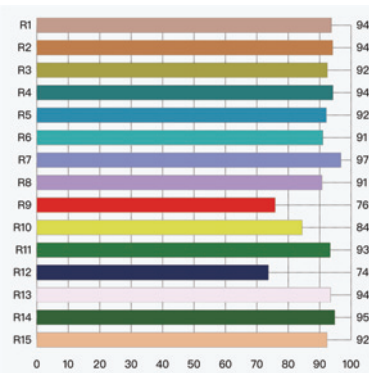

Dimension

Width 16mm
Height 16mm
Weight 0.14kgs/m
Maximum Single Luminaire Length 2.514m
Finished Fixture Length LED Module Increments + 14mm

Light

	5W	10W	20W	RGBW	TW
LED Strip Power (Typical)	4.8W/m	7.9W/m	16.6W/m	25.2W/m	19.2W/m
Luminaire Lumens with Frosted Diffuser	459 lms/m	781 lms/m	1551 lms/m	1380 lms/m	1768 lms/m
Luminaire Lumens with Matte Diffuser	272 lms/m	464 lms/m	920 lms/m	819 lms/m	1049 lms/m
#Lumens based on 4000K					

Colour Temperature 2400K / 2700K / 3000K / 4000K / RGBW / Tunable White
CRI 94 (Excl RGBW and TW)

LED Module Increments 50mm (RGBW = 71.5mm)

Beam Angle Asymmetric

Binning (SDCM) 3

LM-80/TM-21 Lifespan L80 B10 > 50,000 hours

Max. Verified Ambient Temperature 40°C

Max. Interconnectable Run Length 5m

SPECIFICATION CODE

PRODUCT	WATTAGE	MODEL	FINISH	LUMINAIRE LENGTH	COLOUR TEMPERATURE	DIMMING
KLLED-M	5	Q15F	BA	2514	930	DALI
	(5) 4.8W/m (10) 7.9W/m (20) 19W/m (RGBW) RGBW (TW) Tunable White	(Q15F) Frosted Diffuser (Q15M) Matte Diffuser	(BA) Black Anodised as standard (BT) Black Texture (WT) White Texture (SP) Other	Run length in mm. Longer lengths than 2.5m can be supplied in Kit Form or as individual luminaires	(924) 2400K (927) 2700K (930) 3000K (940) 4000K (TW) Tunable White (RGBW) RGBW	(F) Fixed Output (DALI) DALI & Push Dim (1-10V) 1-10V Dimmable (CAS) Casambi

COLOUR METRICS

2400K

2700K

3000K

4000K

PHOTOMETRIC DATA

Frosted Diffuser (Q15F)

Matte Diffuser (Q15M)