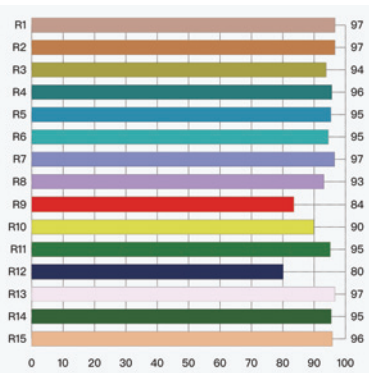

Dimension

Width 16mm
Height 16mm
Weight 0.14kgs/m
Maximum Single Luminaire Length 2.514m
Finished Fixture Length LED Module Increments + 14mm

Light

	5W	10W	20W	RGBW	TW
LED Strip Power (Typical)	4.8W/m	7.9W/m	16.6W/m	25.2W/m	19.2W/m
Luminaire Lumens with Frosted Diffuser	459 lms/m	781 lms/m	1551 lms/m	1380 lms/m	1768 lms/m
Luminaire Lumens with Matte Diffuser	272 lms/m	464 lms/m	920 lms/m	819 lms/m	1049 lms/m
#Lumens based on 4000K					

Colour Temperature 2400K / 2700K / 3000K / 4000K / RGBW / Tunable White
CRI 94 (Excl RGBW and TW)

LED Module Increments 50mm (RGBW = 71.5mm)

Beam Angle Asymmetric

Binning (SDCM) 3

LM-80/TM-21 Lifespan L80 B10 > 50,000 hours

Max. Verified Ambient Temperature 40°C

Max. Interconnectable Run Length 5m

SPECIFICATION CODE

PRODUCT	WATTAGE	MODEL	FINISH	LUMINAIRE LENGTH	COLOUR TEMPERATURE	DIMMING
KLLED-M	5	Q15F	BA	2514	930	DALI
	(5) 4.8W/m (10) 7.9W/m (20) 19W/m (RGBW) RGBW (TW) Tunable White	(Q15F) Frosted Diffuser (Q15M) Matte Diffuser	(BA) Black Anodised as standard (BT) Black Texture (WT) White Texture (SP) Other	Run length in mm. Longer lengths than 2.5m can be supplied in Kit Form or as individual luminaires	(924) 2400K (927) 2700K (930) 3000K (940) 4000K (TW) Tunable White (RGBW) RGBW	(F) Fixed Output (DALI) DALI & Push Dim (1-10V) 1-10V Dimmable (CAS) Casambi

COLOUR METRICS

2400K

2700K

3000K

4000K

PHOTOMETRIC DATA

Frosted Diffuser (Q15F)

Matte Diffuser (Q15M)