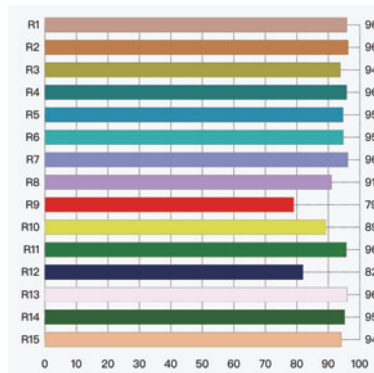

Dimension

Width 16mm
Height 16mm
Weight 0.14kgs/m
Maximum Single Luminaire Length 2.514m
Finished Fixture Length LED Module Increments + 14mm

Light

	5W	10W	20W	RGBW	TW
LED Strip Power (Typical)	4.8W/m	7.9W/m	16.6W/m	25.2W/m	19.2W/m
Luminaire Lumens with Frosted Diffuser	459 lms/m	781 lms/m	1551 lms/m	1380 lms/m	1768 lms/m
Luminaire Lumens with Matte Diffuser	272 lms/m	464 lms/m	920 lms/m	819 lms/m	1049 lms/m
#Lumens based on 4000K					

Colour Temperature 2400K / 2700K / 3000K / 4000K / RGBW / Tunable White
CRI 94 (Excl RGBW and TW)

LED Module Increments 50mm (RGBW = 71.5mm)

Beam Angle Asymmetric

Binning (SDCM) 3

LM-80/TM-21 Lifespan L80 B10 > 50,000 hours

Max. Verified Ambient Temperature 40°C

Max. Interconnectable Run Length 5m

SPECIFICATION CODE

PRODUCT	WATTAGE	MODEL	FINISH	LUMINAIRE LENGTH	COLOUR TEMPERATURE	DIMMING
KLLED-M	5	Q15F	BA	2514	930	DALI
	(5) 4.8W/m (10) 7.9W/m (20) 19W/m (RGBW) RGBW (TW) Tunable White	(Q15F) Frosted Diffuser (Q15M) Matte Diffuser	(BA) Black Anodised as standard (BT) Black Texture (WT) White Texture (SP) Other	Run length in mm. Longer lengths than 2.5m can be supplied in Kit Form or as individual luminaires	(924) 2400K (927) 2700K (930) 3000K (940) 4000K (TW) Tunable White (RGBW) RGBW	(F) Fixed Output (DALI) DALI & Push Dim (1-10V) 1-10V Dimmable (CAS) Casambi

COLOUR METRICS

2400K

2700K

3000K

4000K

PHOTOMETRIC DATA

Frosted Diffuser (Q15F)

Matte Diffuser (Q15M)