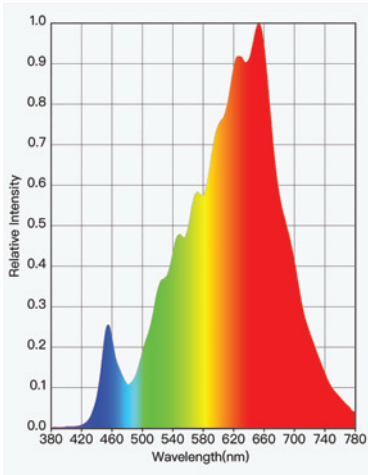

Dimension

Width 16mm
Height 16mm
Weight 0.14kgs/m
Maximum Single Luminaire Length 2.514m
Finished Fixture Length LED Module Increments + 14mm

Light

	5W	10W	20W	RGBW	TW
LED Strip Power (Typical)	4.8W/m	7.9W/m	16.6W/m	25.2W/m	19.2W/m
Luminaire Lumens with Frosted Diffuser	459 lms/m	781 lms/m	1551 lms/m	1380 lms/m	1768 lms/m
Luminaire Lumens with Matte Diffuser	272 lms/m	464 lms/m	920 lms/m	819 lms/m	1049 lms/m
#Lumens based on 4000K					

Colour Temperature 2400K / 2700K / 3000K / 4000K / RGBW / Tunable White
CRI 94 (Excl RGBW and TW)

LED Module Increments 50mm (RGBW = 71.5mm)

Beam Angle Asymmetric

Binning (SDCM) 3

LM-80/TM-21 Lifespan L80 B10 > 50,000 hours

Max. Verified Ambient Temperature 40°C

Max. Interconnectable Run Length 5m

SPECIFICATION CODE

PRODUCT	WATTAGE	MODEL	FINISH	LUMINAIRE LENGTH	COLOUR TEMPERATURE	DIMMING
KLLED-M	5	Q15F	BA	2514	930	DALI
	(5) 4.8W/m (10) 7.9W/m (20) 19W/m (RGBW) RGBW (TW) Tunable White	(Q15F) Frosted Diffuser (Q15M) Matte Diffuser	(BA) Black Anodised as standard (BT) Black Texture (WT) White Texture (SP) Other	Run length in mm. Longer lengths than 2.5m can be supplied in Kit Form or as individual luminaires	(924) 2400K (927) 2700K (930) 3000K (940) 4000K (TW) Tunable White (RGBW) RGBW	(F) Fixed Output (DALI) DALI & Push Dim (1-10V) 1-10V Dimmable (CAS) Casambi

COLOUR METRICS

2400K

2700K

3000K

4000K

PHOTOMETRIC DATA

Frosted Diffuser (Q15F)

Matte Diffuser (Q15M)