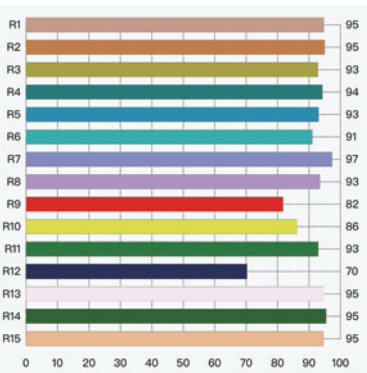

Dimension

Width 16mm
Height 16mm
Weight 0.14kgs/m
Maximum Single Luminaire Length 2.514m
Finished Fixture Length LED Module Increments + 14mm

Light

	5W	10W	20W	RGBW	TW
LED Strip Power (Typical)	4.8W/m	7.9W/m	16.6W/m	25.2W/m	19.2W/m
Luminaire Lumens with Frosted Diffuser	459 lms/m	781 lms/m	1551 lms/m	1380 lms/m	1768 lms/m
Luminaire Lumens with Matte Diffuser	272 lms/m	464 lms/m	920 lms/m	819 lms/m	1049 lms/m
#Lumens based on 4000K					

Colour Temperature 2400K / 2700K / 3000K / 4000K / RGBW / Tunable White
CRI 94 (Excl RGBW and TW)

LED Module Increments 50mm (RGBW = 71.5mm)

Beam Angle Asymmetric

Binning (SDCM) 3

LM-80/TM-21 Lifespan L80 B10 > 50,000 hours

Max. Verified Ambient Temperature 40°C

Max. Interconnectable Run Length 5m

SPECIFICATION CODE

PRODUCT	WATTAGE	MODEL	FINISH	LUMINAIRE LENGTH	COLOUR TEMPERATURE	DIMMING
KLLED-M	5	Q15F	BA	2514	930	DALI
	(5) 4.8W/m (10) 7.9W/m (20) 19W/m (RGBW) RGBW (TW) Tunable White	(Q15F) Frosted Diffuser (Q15M) Matte Diffuser	(BA) Black Anodised as standard (BT) Black Texture (WT) White Texture (SP) Other	Run length in mm. Longer lengths than 2.5m can be supplied in Kit Form or as individual luminaires	(924) 2400K (927) 2700K (930) 3000K (940) 4000K (TW) Tunable White (RGBW) RGBW	(F) Fixed Output (DALI) DALI & Push Dim (1-10V) 1-10V Dimmable (CAS) Casambi

COLOUR METRICS

2400K

2700K

3000K

4000K

PHOTOMETRIC DATA

Frosted Diffuser (Q15F)

Matte Diffuser (Q15M)